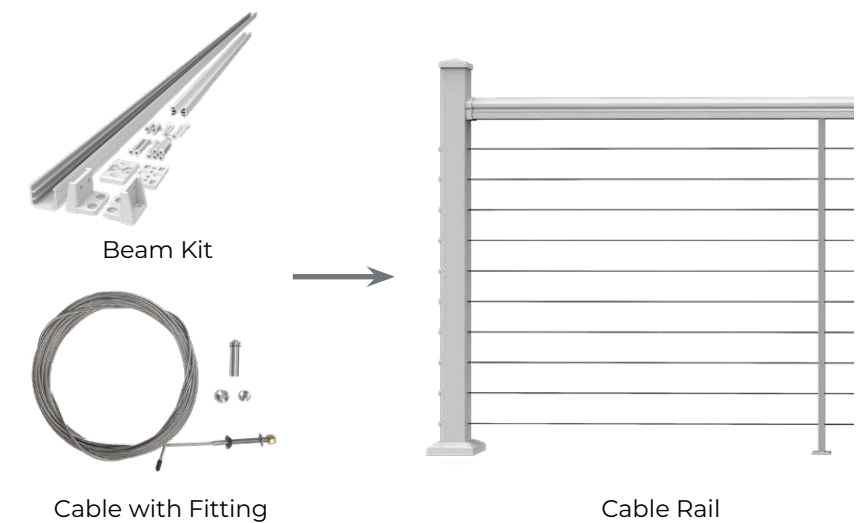

Cable Rail Beam Kits			
Description	White	Matte Black	Matte Bronze
6' x 36" Level Rail Beam Kit for Cable Rail	73042965	73042964	73042966
8' x 36" Level Rail Beam Kit for Cable Rail	73042968	73042967	73042969
6' x 42" Level Rail Beam Kit for Cable Rail	73050027	73050026	73050028
8' x 42" Level Rail Beam Kit for Cable Rail	73050030	73050029	73050031
6' Stair Rail Beam Kit for Cable Rail	73050033	73050032	73050034
8' Stair Rail Beam Kit for Cable Rail	73050036	73050035	73050037

Stair beam kits can accommodate both 36" and 42" finished heights. See product instructions for details. Cable components and top rail sold separately. See page 79 for top rail styles.

Cable Components	
Description	
10' Cable with Fitting – Package of 1	73042960
20' Cable with Fitting – Package of 1	73042961
30' Cable with Fitting – Package of 1	73042962
50' Cable with Fitting – Package of 1	73042963
70' Cable with Fitting – Package of 1	73050296
Level Cable Lacing Needle	73050056
Corner Cable Lacing Needle	73050057
Cable Release Key	73025484
Cable Gripper Tool – Package of 2	73050244
E-Z Clean Cable Cleaner and Protectant	73040274

For a finished rail height of 36", 10 packages of cable with fitting will be needed. For a finished rail height of 42", 12 packages of cable with fitting will be needed.