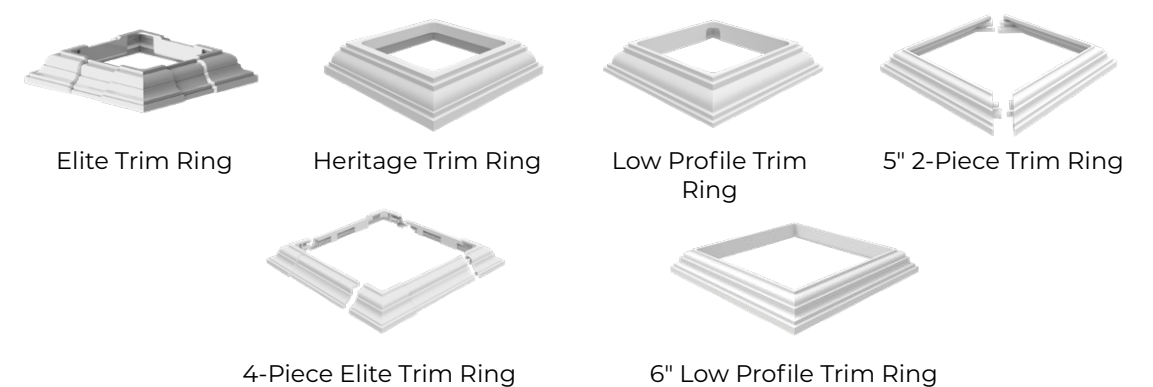

Vinyl Trim Rings		
Description	White	Clay
4" x 4" Elite Trim Ring	73018091	73018092
4" x 4" Heritage Trim Ring*	73012503	73053674
4" x 4" Low Profile Trim Ring	73045041	73053680
5" x 5" 2-Piece Trim Ring	73043929	N/A
3.5" to 6.5" – 4-Piece Elite Trim Ring**	73018131	73018066
6" x 6" Low Profile Trim Ring	73055142	N/A

*The Heritage Trim Ring complements the New England Post Cap and the Heritage Post Cap.

**Adjustable Elite 4-Piece Trim Ring can be installed at any time and can be adjusted to fit posts from 3 1/2" x 3 1/2" to 6 1/2" x 6 1/2" without nails, screws or glue.