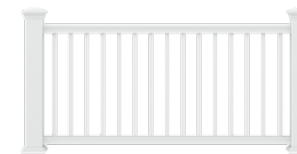

Style Configurations

Square Balusters