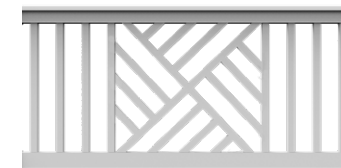

Chippendale