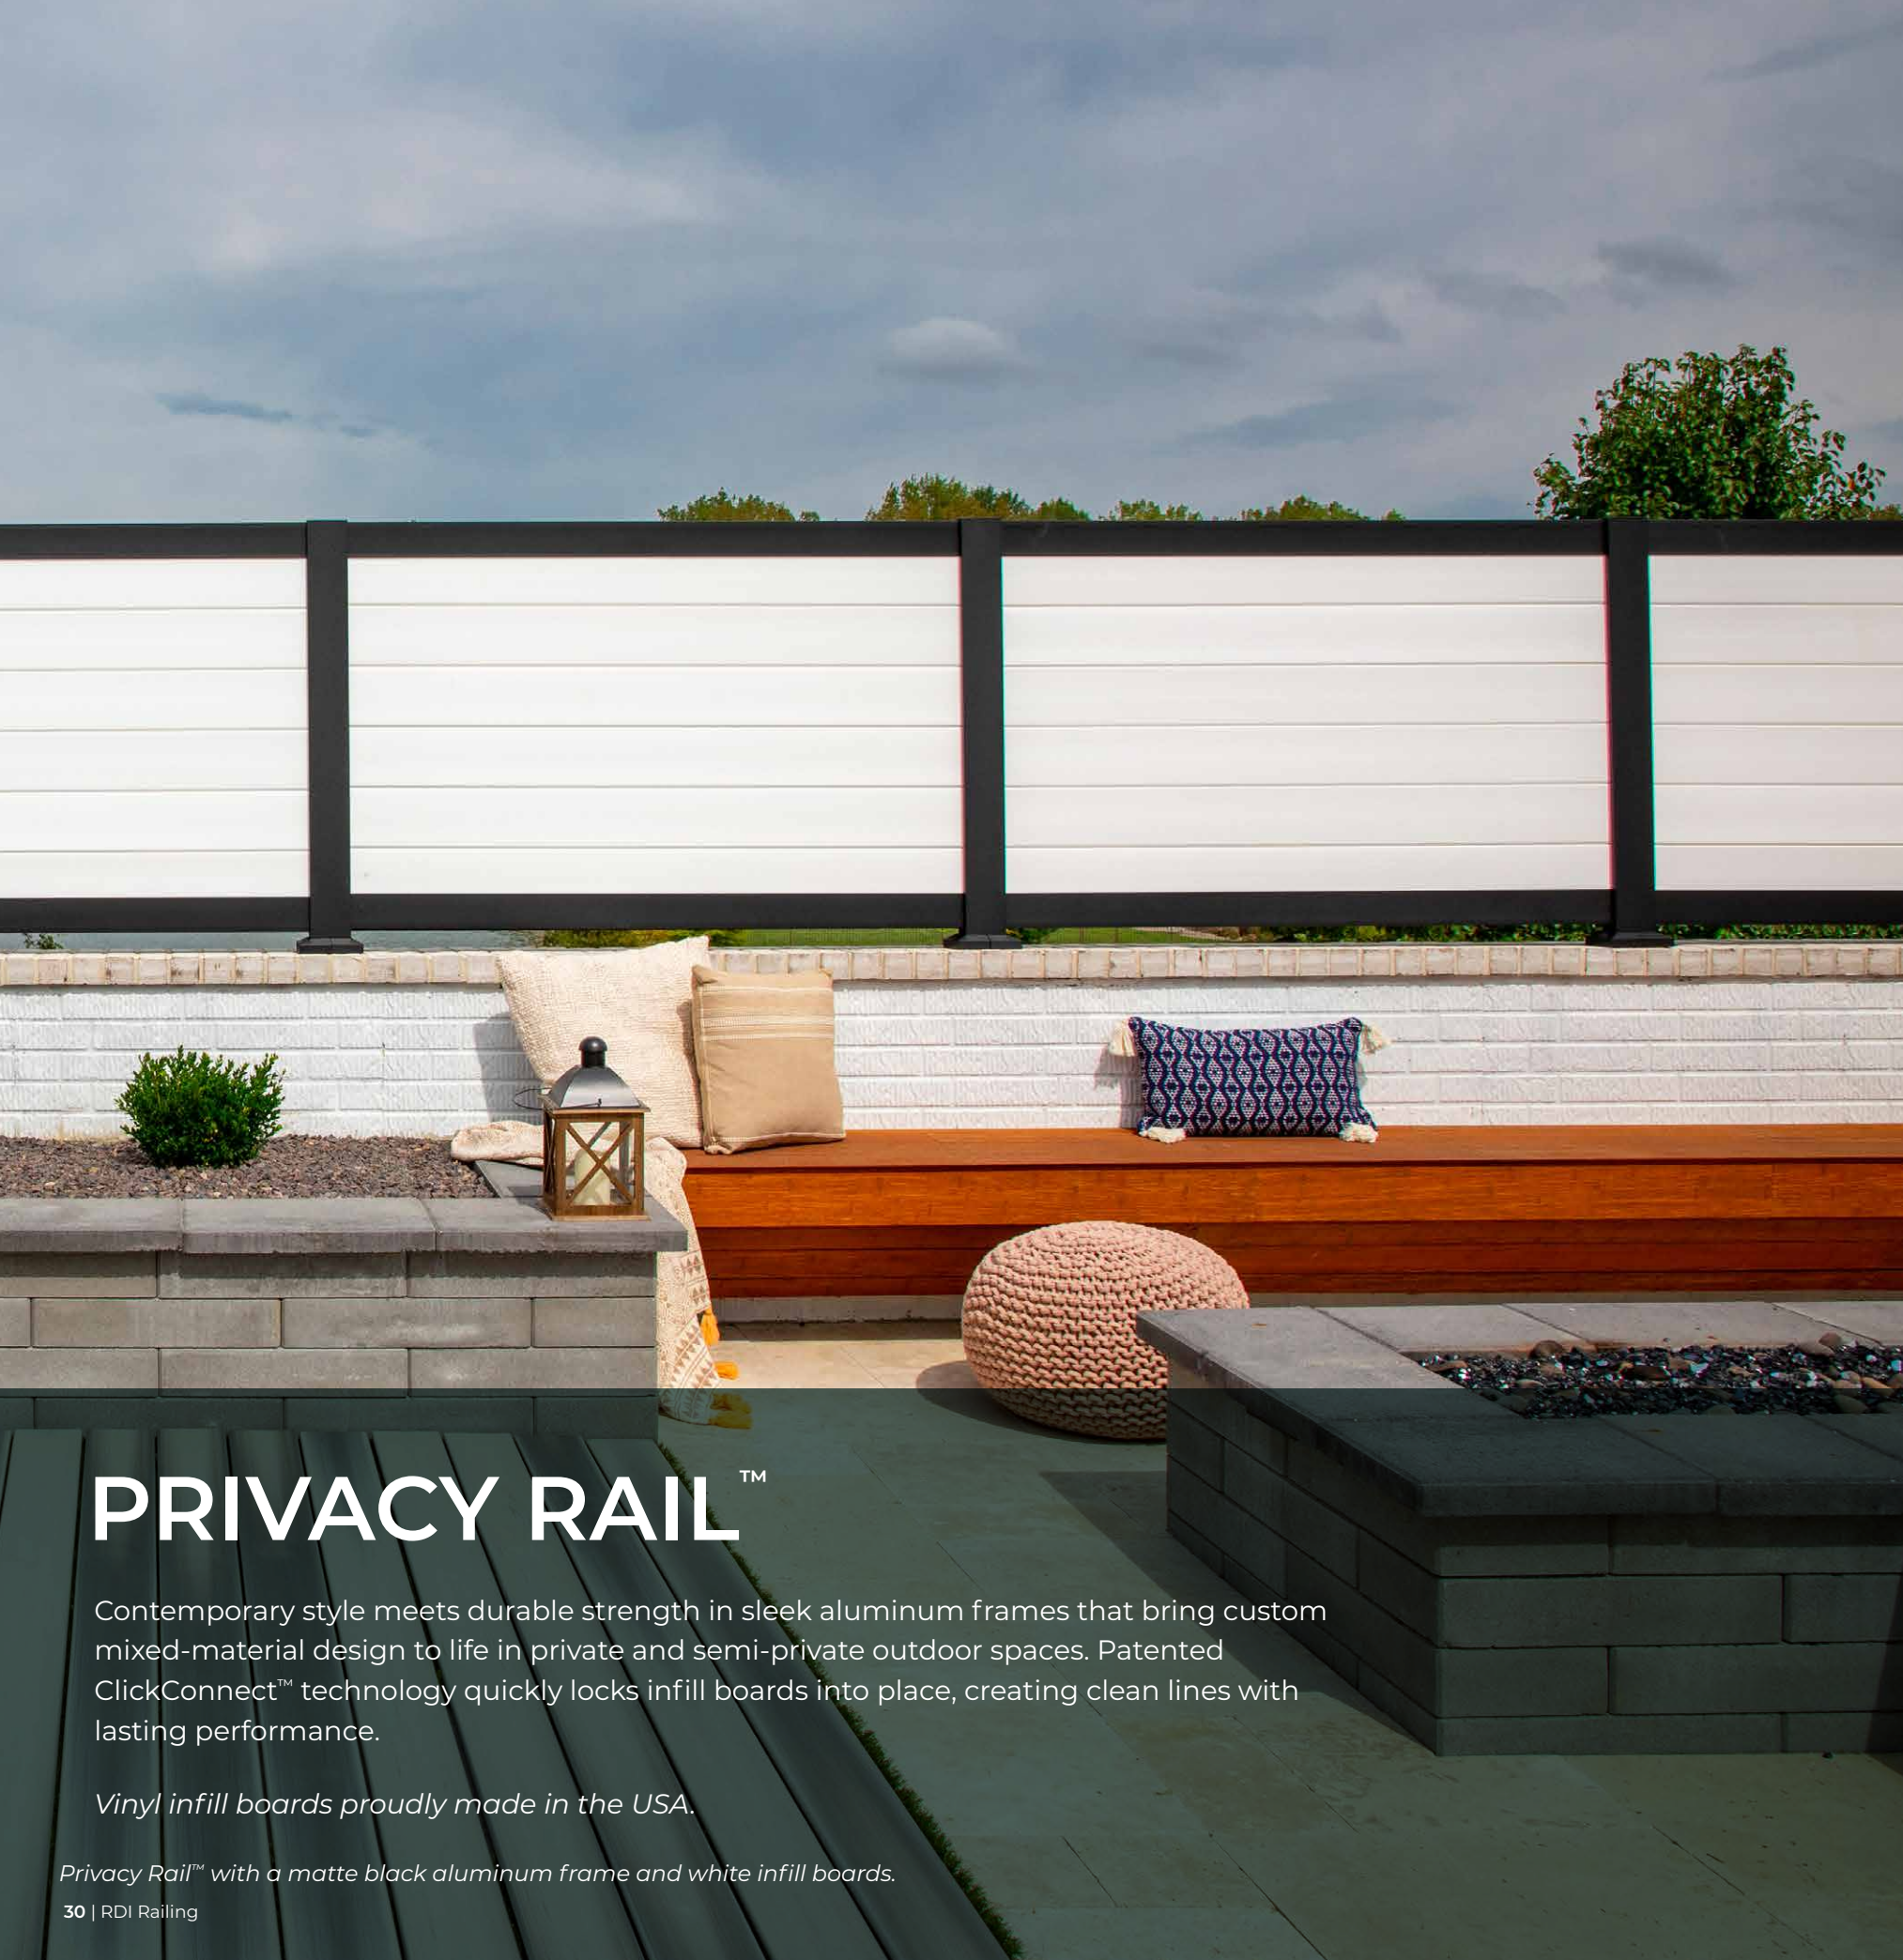

Limited 10 Year Warranty
on cable fittings

PRIVACY RAIL™

Contemporary style meets durable strength in sleek aluminum frames that bring custom mixed-material design to life in private and semi-private outdoor spaces. Patented ClickConnect™ technology quickly locks infill boards into place, creating clean lines with lasting performance.