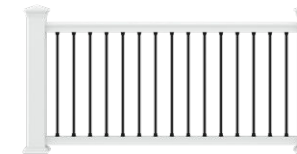

Black Round Aluminum Balusters