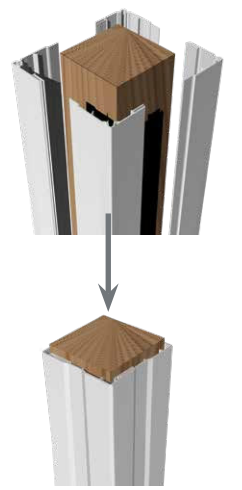

4-Piece Post Wrap