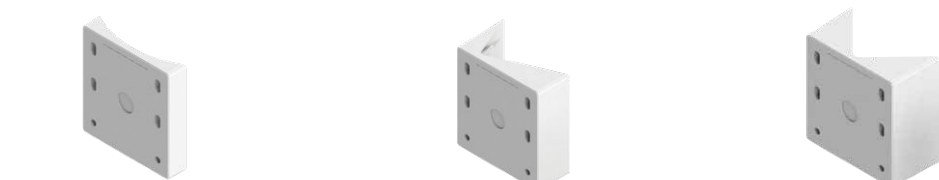

Round Column Adapter for 8" Columns 22.5 Degree Adapter 45 Degree Adapter