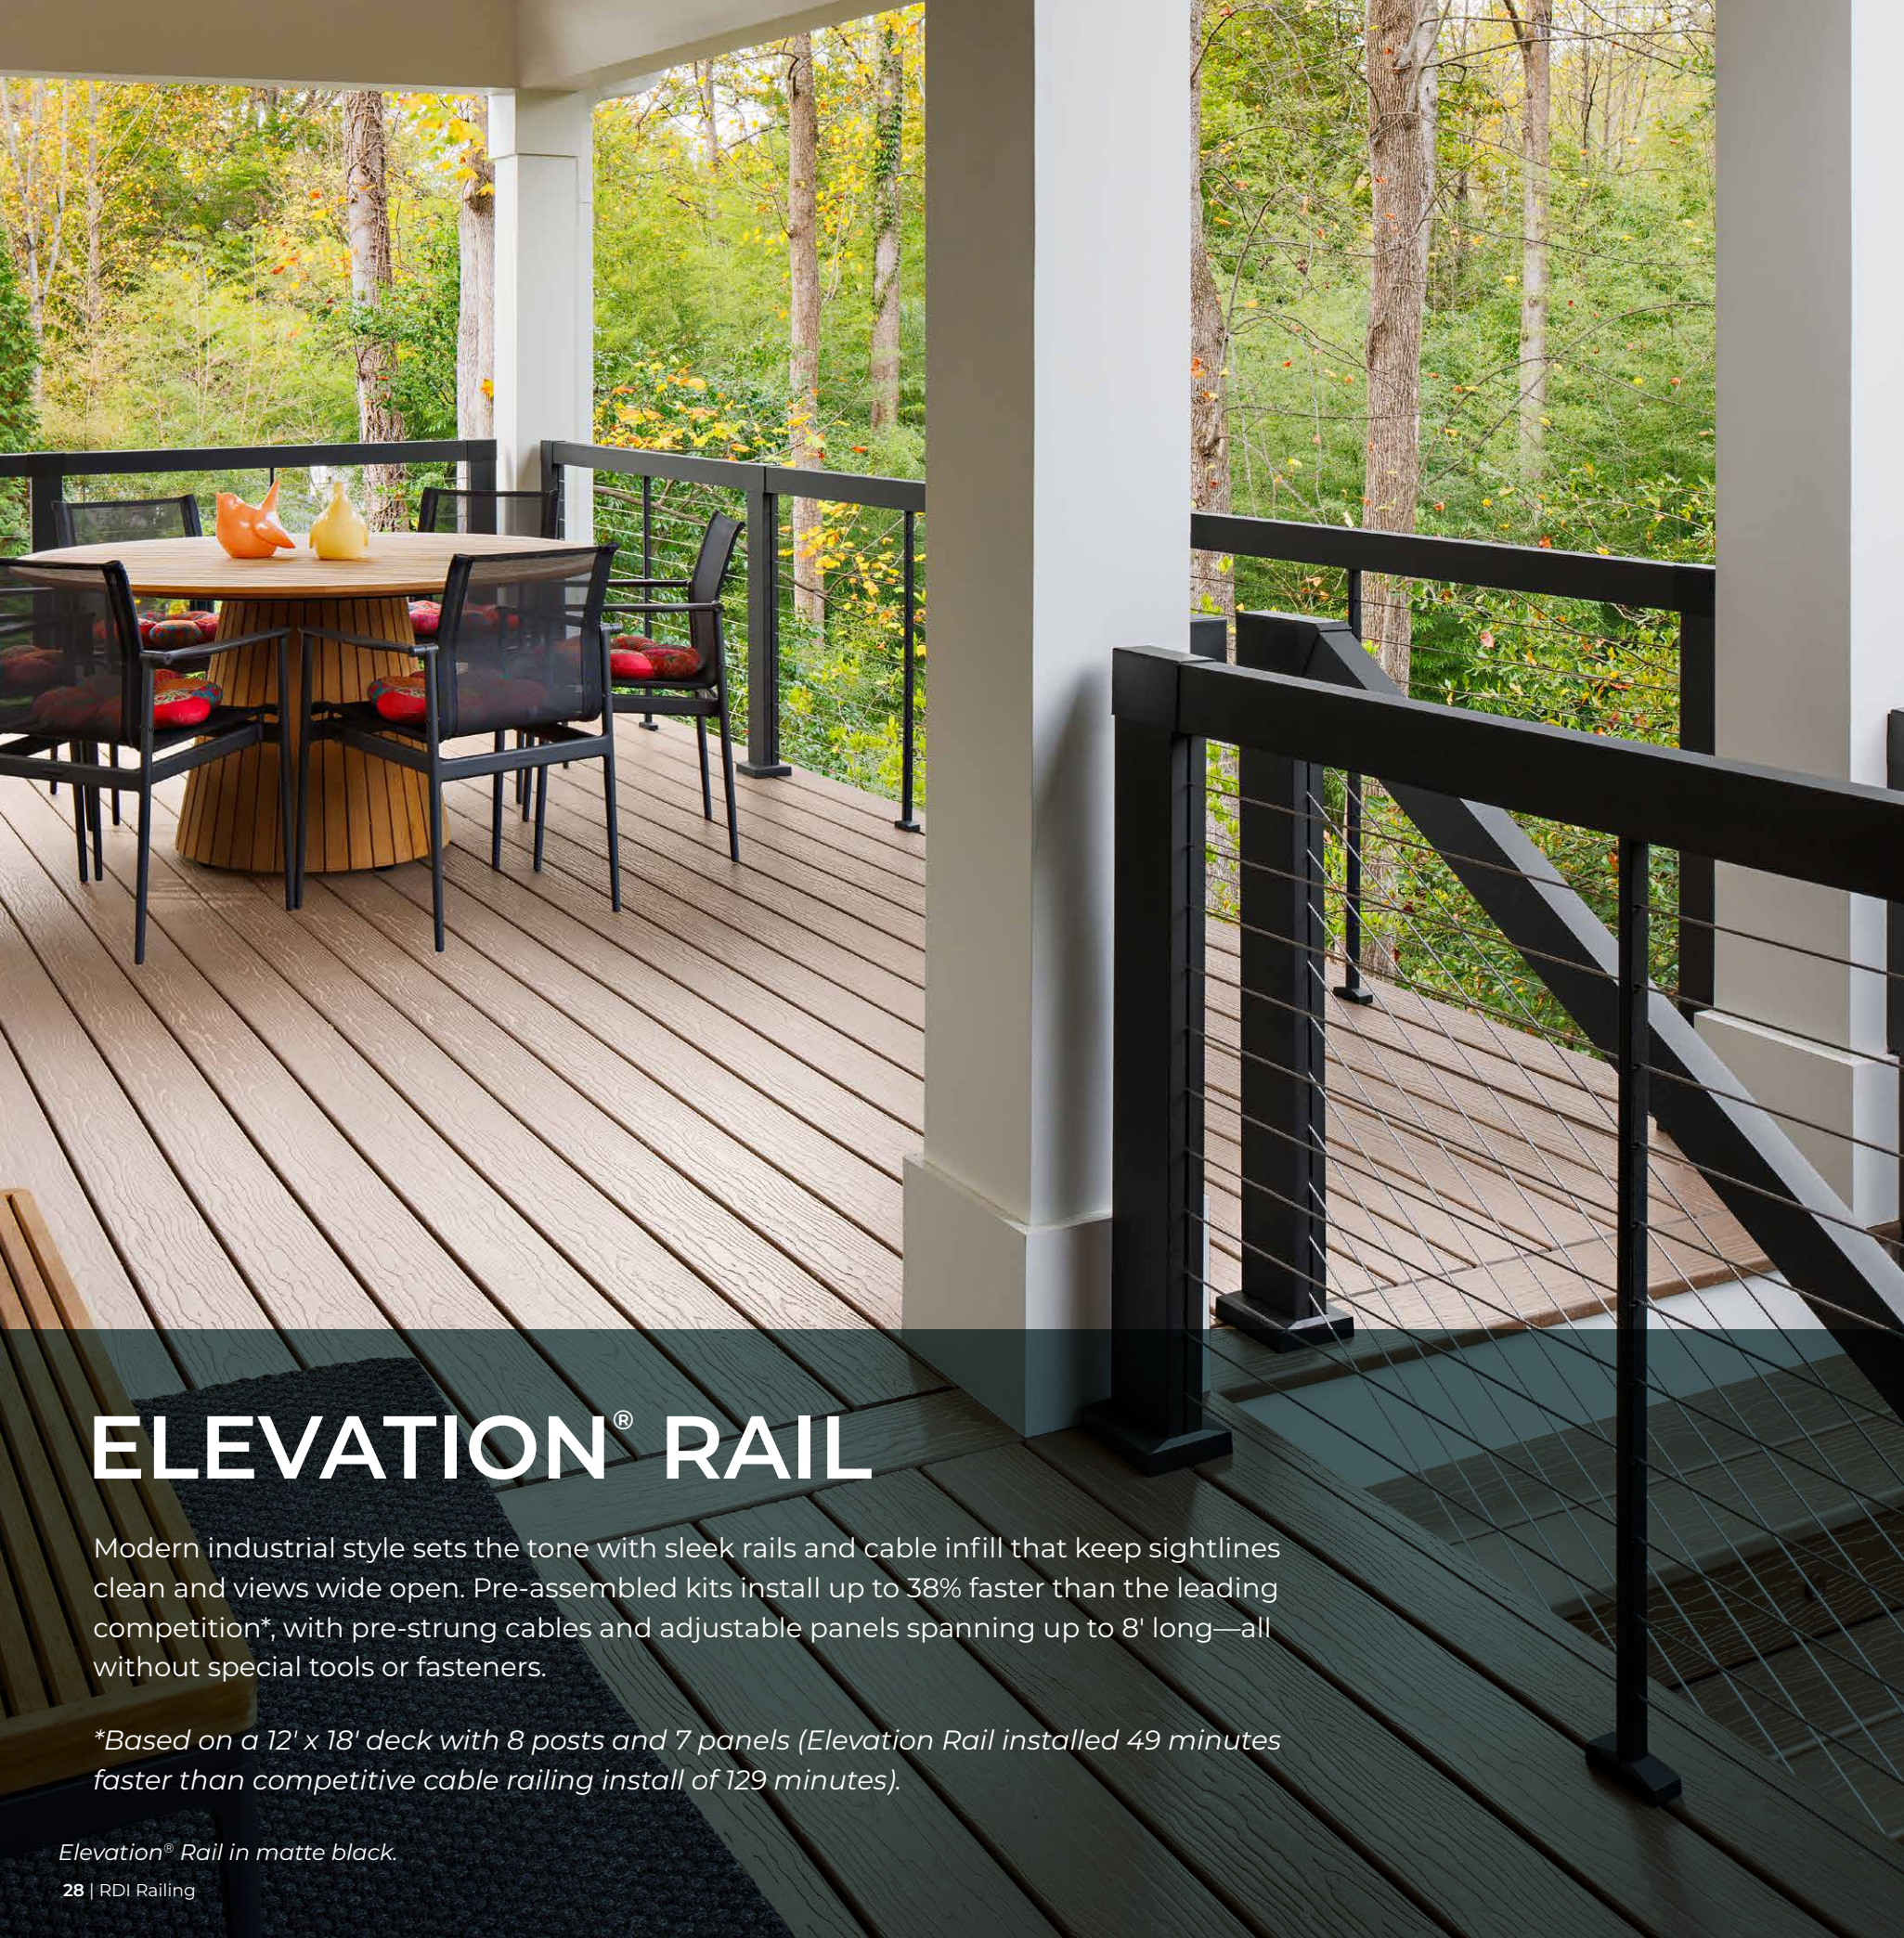

ELEVATION® RAIL

Modern industrial style sets the tone with sleek rails and cable infill that keep sightlines clean and views wide open. Pre-assembled kits install up to 38% faster than the leading competition*, with pre-strung cables and adjustable panels spanning up to 8' long—all without special tools or fasteners.

*Based on a 12' x 18' deck with 8 posts and 7 panels (Elevation Rail installed 49 minutes faster than competitive cable railing install of 129 minutes).

Elevation® Rail in matte black.

OneTen™

Patented OneTen built-in tensioning makes installation a breeze — installs 38% faster than leading cable competitors.

- Sleek on-trend styling with unobstructed views
- Pre-assembled kits include pre-strung stainless-steel cables
- Premium powder coating on aluminum components for enhanced rust resistance
- Continuous top rail for both level and stair applications

Colors

Matte Black

Style Configurations

Top Rail Options

*Deck board required and sold separately

Sizes

Length	Height
6' & 8' Level	36"
5' Stair	42"

Post Options

End	Post Termination
Mid	End Stair
Corner	Mid Stair