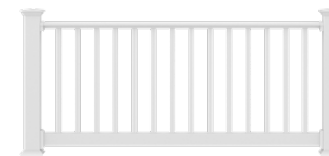

Style Configurations

Square Balusters