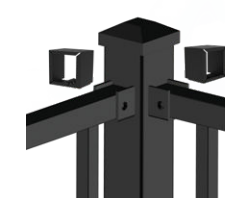

Corner Post