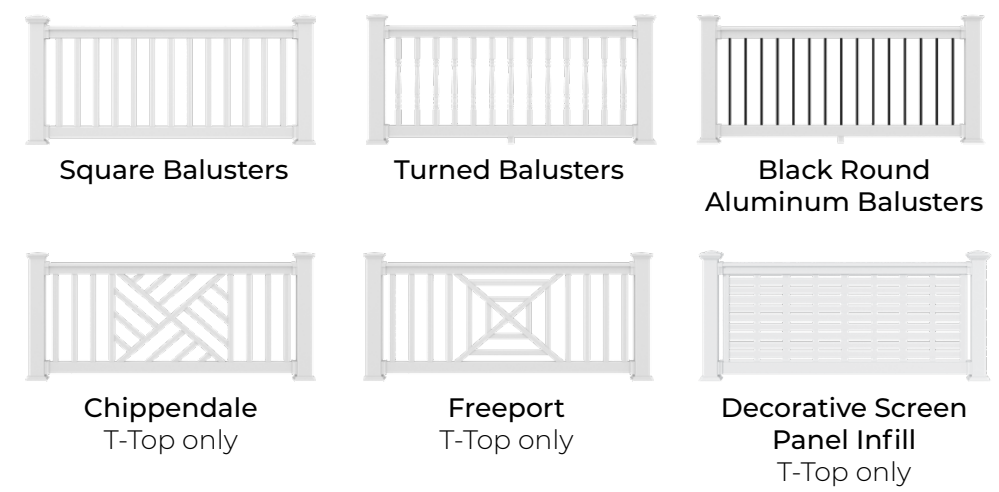

Standard
Top Rail

Sizes

Length	Height
6' & 8' Level and Stair	36"
4' & 10' Level	42"

All lengths not available in all styles, colors and heights.

Transferable Limited
Lifetime Warranty

FINYL LINE™

Create a truly tailored look with easy-to-install vinyl railing that features a spectrum of infill styles—from classic balusters to pre-assembled designer infills and patterned Decorative Screen Panels*. Beneath the smooth profile, hidden aluminum reinforcements enhance strength for long-term performance.

*Decorative Screen Panels sold separately.

Finyl Line™ in white with black round aluminum balusters and deck top rail.

Features & Benefits

- Most customizable vinyl railing, offering multiple infill options
- Deck Top rail easily converts a deck board into a flat “cocktail rail”
- Concealed fasteners provide a clean, finished look
- Aluminum-reinforced top and bottom rail add strength and safety

Colors

Style Configurations

Top Rail Options

See page 45 for 3' x 6' Decorative Screen Panel options.

†Deck board required and sold separately

Transferable Limited Lifetime Warranty

Sizes

Length	Height
6', 8' & 10' Level and Stair	36"
4' & 5' Level	42"

All lengths not available in all styles, colors and heights.

Aluminum Railing

RDI aluminum railing brings contemporary style and architectural definition, with designs ranging from open views to mixed-material privacy. Our premium powder coatings are rigorously tested to guard against rust, fading and wear, ensuring durable strength and beauty.