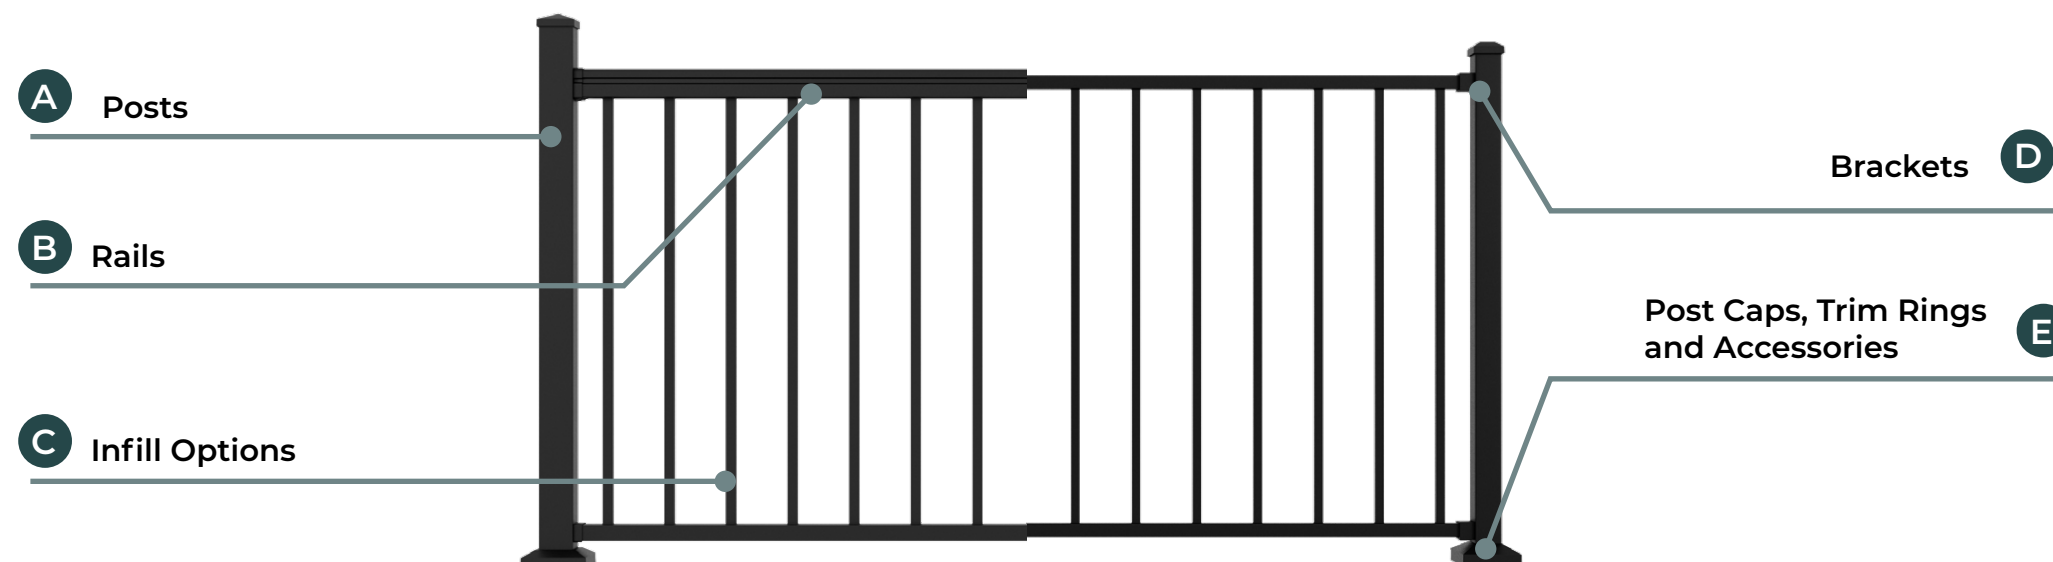

ELEVATION® RAIL SKU Page 73	PRIVACY RAIL™ SKU Page 74	AVALON® SKU Page 76	METALWORKS EXCALIBUR® SKU Page 83
A Posts	Pre-routed end, mid, corner, 22.5 degree and 45 degree posts include post caps for seamless panel transitions as well as trim rings.	End, mid, and corner posts available for both 72" full privacy height or 42" half privacy.* Posts include post caps and trim rings. <i>*42" posts can be cut down for 36" finished heights.</i>	2½" standard, heavy duty and pre-routed mid, corner, and end cable posts include post cap and trim ring. 4¾" posts available to sleeve an existing 4" x 4" wood post or be mounted as a structural post. 2" posts available for Over-the-Top styles and include trim ring.	Bracketed posts available as end, mid, and corner for both 36" and 42" level rail applications. Bracketed posts include base plate, trim ring and post cap. Fascia posts available and include pre-mounted post cap. Blank posts available for stair application. Posts offered in both 2" and 3" sizes.
B Rails	Beam kits include top beam and bottom rail. Top rail required and sold separately.	Rail kits include top, bottom, and mid rails for full privacy, or top and bottom rails for half privacy.	Fully assembled rail panels include top beam and bottom rail. Cable beam kits include top beam and bottom rail. For all Avalon options, a top rail (3 styles available) is required and sold separately.	Factory welded, fully assembled rail panels include top and bottom rails.
C Infill Options	Infill cable rail panels are pre-strung, include mid-rail support and fit securely into pre-routed posts.	Vinyl infill boards are available in a variety of colors. Decorative Screen Panels can be used for semi-privacy with addition of an adapter kit.	Square balusters and horizontal rod infill available as fully assembled panels. Cable rail fitting with pre-attached cable sold separately.	Fully assembled rail panels (square balusters and horizontal rod infill) are available for level and stair.
D Brackets	Brackets are pre-attached to both level and stair infill panels.	Rails and infill fit into post slots; no brackets required.	Brackets included in all rail and beam kits; additional brackets are sold separately.	Posts include pre-attached brackets for level application. Stair brackets included with stair panels. Additional bracket options for blank and fascia posts sold separately.
E Post Caps, Trims & Accessories	Post caps and trim rings are included with posts.	Post caps and trim rings are included with posts.	LED and solar post caps and trim rings are available.	Post caps and trim rings are included with posts. LED and solar post caps options are also available.