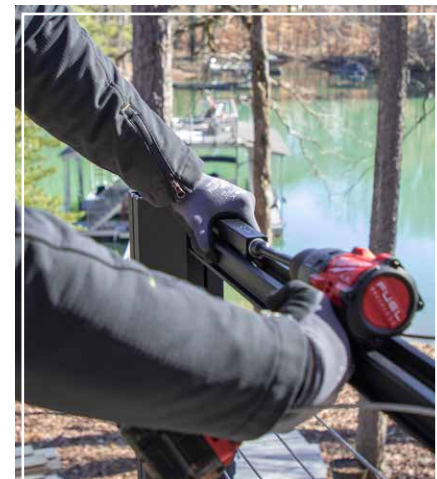

Elevation Rail was
Best of IBS Winner