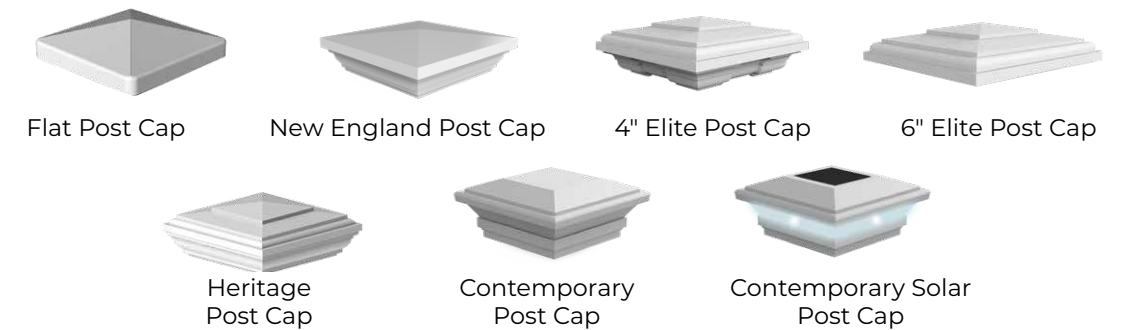

Vinyl Post Caps		
Description	White	Clay
4" x 4" Flat Post Cap	73018076	73053668
4" x 4" New England Post Cap	73044950	73053673
4" x 4" Elite Post Cap	73018073	73018071
4" x 4" Heritage Post Cap	73012500	N/A
4" x 4" Contemporary Post Cap	73019233	N/A
4" x 4" Contemporary Solar Post Cap	73019234	73045510
5" x 5" Flat Post Cap	73003093	N/A
5" x 5" New England Post Cap	73045003	N/A
5" x 5" Contemporary Post Cap	73013124	N/A
5" x 5" Contemporary Solar Post Cap	73013110	N/A
6" x 6" New England Post Cap	73018108	73018106
6" x 6" Elite Post Cap	73018105	N/A