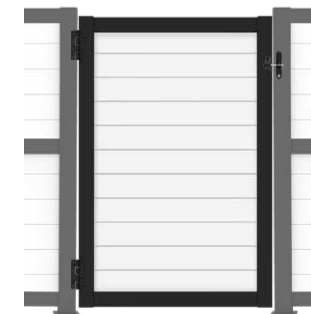

Gate kits include uprights, top and bottom rails and gate hinges. 42" gate kits include compact butterfly hinges and 72" gate kit includes heavy-duty hinges, color matched to gate. Purchase your gate latch separately. Infill boards sold separately; 6 boards needed for 42" high gate kits and 11 boards needed for 72" high gate kits. Boards and rails must be cut to desired width for finished gate width (36" to 48").