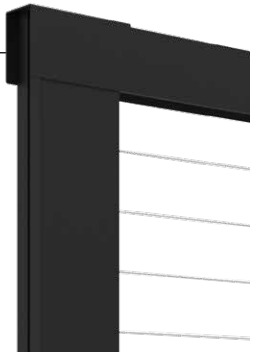

Privacy Rail™ Page 30

SKU information page 74