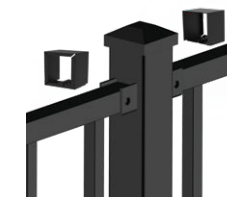

Over-the-Top Brackets			
Description	White	Matte Black	Matte Bronze
Pellinore 2" Over-the-Top Post Bracket – Mid Post	73020663	73020681	73019487
Pellinore 2" Over-the-Top Post Bracket – Corner Post	73020664	73020682	73019486
Pellinore 2" Over-the-Top Post Bracket – End Post	73020665	73020683	73019488
Pellinore 2" Over-the-Top Post Bracket – Mid Stair Post	73058113	73058111	73058112
Tristan 2" Over-the-Top Post Bracket – Mid Post	N/A	73020684	N/A
Tristan 2" Over-the-Top Post Bracket – Corner Post	N/A	73020685	N/A
Tristan 2" Over-the-Top Post Bracket – End Post	N/A	73020686	N/A
Tristan 2" Over-the-Top Post Bracket – Mid Stair Post	73058116	73058114	73058115
Oberon 2" Over-the-Top Post Bracket – Mid Post*	N/A	73040797	N/A
Oberon 2" Over-the-Top Post Bracket – Corner Post*	N/A	73040800	N/A
Oberon 2" Over-the-Top Post Bracket – End Post	N/A	73040787	N/A

*Does not include bracket covers; deck board will install over the top of Oberon top rail.

Style shown for use with Pellinore Top Rail

Gate Kits			
Description	White	Matte Black	Matte Bronze
36" Gate Kit	73020655	73020654	73019478
42" Gate Kit	73020658	73020657	73019479

Gate kits include uprights, cross braces and gate kit hardware (2 hinges, 1 gravity latch – black only). Complete gate by purchasing rail panel and top rail separately.

Gate kits cannot be used with Avalon cable rail and cannot exceed widths of 48".

Touch-Up Paint			
Description	White	Matte Black	Matte Bronze
Touch-Up Paint Aerosol (12 oz)	73022328	73044481	73044482
Touch-Up Paint Pen (1/3 fl oz)	73022351	N/A	N/A
Touch-Up Paint Bottle & Brush (1/2 fl oz)	N/A	73044483	73044484

Lighting options are available for use with Avalon Aluminum Railing. For details and options, see page 90.