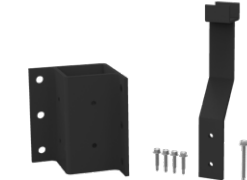

Inside Corner Bracket Kit