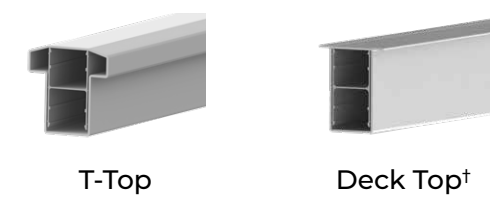

See page 45 for 3' x 6' Decorative Screen Panel options.

†Deck board required and sold separately

Transferable Limited Lifetime Warranty

Sizes

Length	Height
6', 8' & 10' Level and Stair	36"
4' & 5' Level	42"

All lengths not available in all styles, colors and heights.