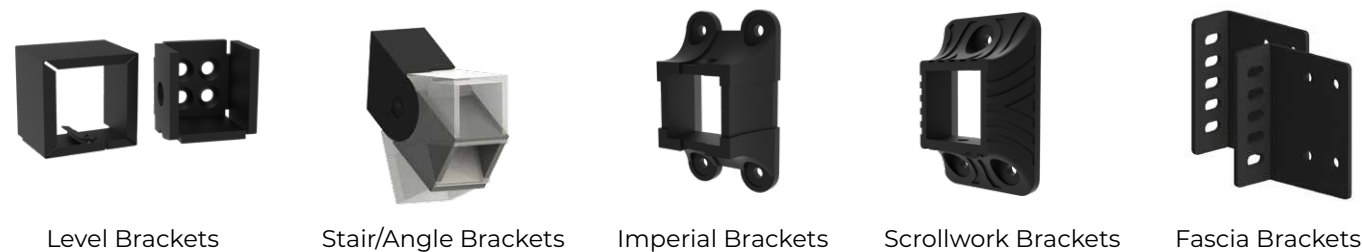

Posts include welded base plate, pre-mounted post top, brackets, bracket covers, two-piece trim ring and shims. You may need to purchase a longer blank post for stair application depending on your installation scenario.

Brackets	
Description	Matte Black
Bracket Kit for Level Rail (set of 4 – 2 top and 2 bottom brackets)	73018013
Bracket Kit for Stair or Level Angle Rail (set of 4 – 2 top and 2 bottom brackets)	73018014
Imperial Decorative Bracket for Level Rail* (set of 4 – 2 top and 2 bottom brackets)	73044946
Scrollwork Decorative Bracket for Level Rail* (set of 4 – 2 top and 2 bottom brackets)	73044948
Fascia Post Bracket Kit – For 2" Posts Only (includes 1 pair of brackets - mounting hardware not included)	73019193

* Decorative brackets come with hardware to attach to either wooden posts or steel posts.

Pre-Assembled Panel - 5/8" Square Balusters	
Description	Matte Black
6' x 34" Level Rail Panel – Square Baluster	73018004
8' x 34" Level Rail Panel – Square Baluster	73018024
10' x 34" Level Rail Panel – Square Baluster*	73018015
6' x 34" Stair Rail Panel – Square Baluster	73018019
8' x 34" Stair Rail Panel – Square Baluster	73018310
6' x 40" Level Rail Panel – Square Baluster	73018299
8' x 40" Level Rail Panel – Square Baluster	73018018
8' x 40" Stair Rail Panel – Square Baluster	73018020

34" panels can be installed at a finished rail height of 36" with 2" bottom space or 38" with 4" bottom space. 40" panels can be installed at a finished rail height of 42" with 2" bottom space or 44" with 4" bottom space.

*10' panels can be used to cut down to shorter lengths or for long spans where code compliance is not required.

Pre-Assembled Panel - 5/8" Square Balusters – California Only*	
Description	Matte Black
6' x 38 1/4" Level Rail Panel – Square Baluster	73018030
8' x 38 1/4" Level Rail Panel – Square Baluster	73018032
6' x 32 1/4" Stair Rail Panel – Square Baluster	73018034
8' x 32 1/4" Stair Rail Panel – Square Baluster	73018036

* These SKUs are CA code compliant and for distribution in CA only.

Pre-Assembled Panel - Latitudes Horizontal Rail Infill	
Description	Matte Black
6' x 34" Latitudes Level Rail Panel – Horizontal Round Rails	73044057
8' x 34" Latitudes Level Rail Panel – Horizontal Round Rails	73044089
6' x 34" Latitudes Stair Rail Panel – Horizontal Round Rails	73044087
6' x 40" Latitudes Level Rail Panel – Horizontal Round Rails	73044058
8' x 40" Latitudes Level Rail Panel – Horizontal Round Rails	73044086
6' x 40" Latitudes Stair Rail Panel – Horizontal Round Rails	73044088