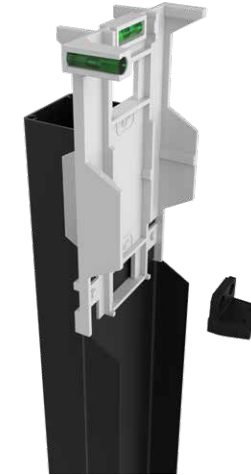

2-to-3 Rail Brackets	
Description	Matte Black
2-to-3 Rail Bracket Kit (2 mid rail brackets, covers and hardware)	73050444
2-to-3 Rail Angle Bracket Kit (2 mid rail brackets, covers and hardware)	73050447

Fascia Bracket Kits	
Description	Matte Black
Fascia Mount Mid Bracket Kit	73045488
Fascia Mount Outside Corner Bracket Kit	73045491
Fascia Mount Insider Corner Bracket Kit	73045494
Fascia Mount Juliette Bracket Kit	73045497

*Only necessary when Juliette application is using a fascia mid bracket and post.