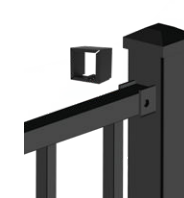

Over-the-Top Brackets			
Description	White	Matte Black	Matte Bronze
Pellinore 2" Over-the-Top Post Bracket – Mid Post	73020663	73020681	73019487
Pellinore 2" Over-the-Top Post Bracket – Corner Post	73020664	73020682	73019486
Pellinore 2" Over-the-Top Post Bracket – End Post	73020665	73020683	73019488
Pellinore 2" Over-the-Top Post Bracket – Mid Stair Post	73058113	73058111	73058112
Tristan 2" Over-the-Top Post Bracket – Mid Post	N/A	73020684	N/A
Tristan 2" Over-the-Top Post Bracket – Corner Post	N/A	73020685	N/A
Tristan 2" Over-the-Top Post Bracket – End Post	N/A	73020686	N/A
Tristan 2" Over-the-Top Post Bracket – Mid Stair Post	73058116	73058114	73058115
Oberon 2" Over-the-Top Post Bracket – Mid Post*	N/A	73040797	N/A
Oberon 2" Over-the-Top Post Bracket – Corner Post*	N/A	73040800	N/A
Oberon 2" Over-the-Top Post Bracket – End Post	N/A	73040787	N/A

*Does not include bracket covers; deck board will install over the top of Oberon top rail.

Style shown for use with Pellinore Top Rail

Gate Kits			
Description	White	Matte Black	Matte Bronze
36" Gate Kit	73020655	73020654	73019478
42" Gate Kit	73020658	73020657	73019479

Gate kits include uprights, cross braces and gate kit hardware (2 hinges, 1 gravity latch – black only). Complete gate by purchasing rail panel and top rail separately.

Gate kits cannot be used with Avalon cable rail and cannot exceed widths of 48".

Touch-Up Paint			
Description	White	Matte Black	Matte Bronze
Touch-Up Paint Aerosol (12 oz)	73022328	73044481	73044482
Touch-Up Paint Pen (1/3 fl oz)	73022351	N/A	N/A
Touch-Up Paint Bottle & Brush (1/2 fl oz)	N/A	73044483	73044484

Lighting options are available for use with Avalon Aluminum Railing. For details and options, see page 90.