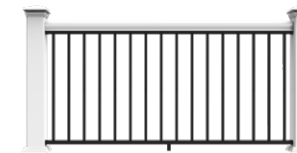

Mix and Match with Avalon®