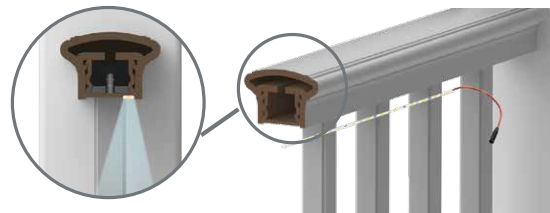

Extra Accessories	
Description	
Transform Brackets – Set of 4	73019126
Transform Baluster Plugs for 1½" Square Balusters – Bag of 20	73019232
96" Aspire/Presence Top Rail IBC Stiffener – Box of 4*	73019002
96" Emerge Top Rail IBC Stiffener – Box of 4*	73019003

*For commercial railing heights of 42" with lengths over 91", the IBC Stiffener is required for code compliancy.

1½" Square Baluster Rail Kits	
Description	Satin Black
6' x 36" Level Rail Kit with Square Balusters	73056786
8' x 36" Level Rail Kit with Square Balusters	73056787
6' x 36" Stair Rail Kit with Square Balusters	73056789
8' x 36" Stair Rail Kit with Square Balusters	73056790
6' x 42" Level Rail Kit with Square Balusters	73056801
8' x 42" Level Rail Kit with Square Balusters	73056802
6' x 42" Stair Rail Kit with Square Balusters	73056803
8' x 42" Stair Rail Kit with Square Balusters	73056804

¾" Black Round Aluminum Baluster Rail Kits	
Description	Satin Black
6' x 36" Level Rail Kit with Black Round Aluminum Balusters	73056805
8' x 36" Level Rail Kit with Black Round Aluminum Balusters	73056806
6' x 36" Stair Rail Kit with Black Round Aluminum Balusters	73056808
8' x 36" Stair Rail Kit with Black Round Aluminum Balusters	73056809
6' x 42" Level Rail Kit with Black Round Aluminum Balusters	73056810
8' x 42" Level Rail Kit with Black Round Aluminum Balusters	73056811
6' x 42" Stair Rail Kit with Black Round Aluminum Balusters	73056812
8' x 42" Stair Rail Kit with Black Round Aluminum Balusters	73056813