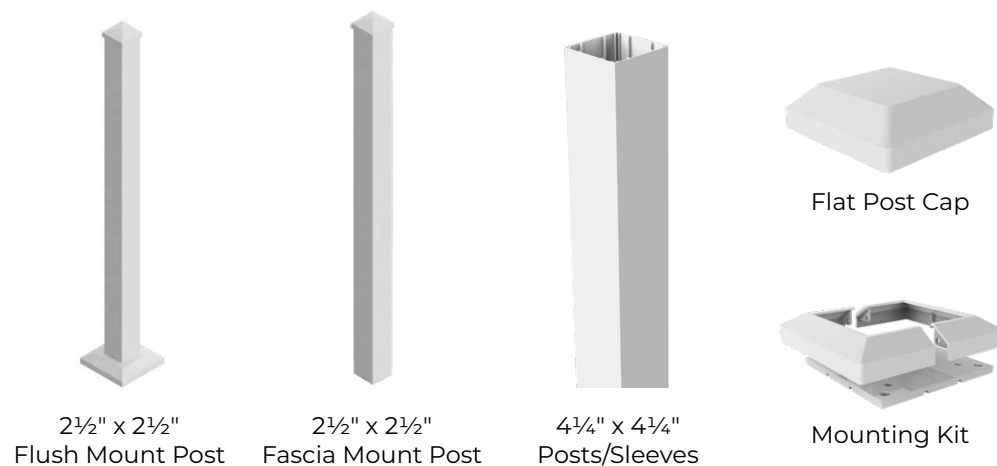

Standard and heavy duty posts include post, connected base plate, sandwich plate, trim ring and post cap.

*Brackets to install fascia mount posts for end, mid or corner applications sold separately. See page 81 for fascia brackets.

2" x 2" Over-the-Top Posts			
Description	White	Matte Black	Matte Bronze
2" x 2" x 33" Over-the-Top Post (for 36" finished height)	73020642	73020646	73019470
2" x 2" x 39" Over-the-Top Post (for 42" finished height)	73020643	73020647	73019471

Avalon panels must be cut up to 4" shorter than top rails pending install application. For 42" commercial height, over-the-top spans cannot exceed 5' in length between posts. Brackets sold separately – see page 82.

Aluminum 4¼" x 4¼" Posts/Sleeves			
Description	White	Matte Black	Matte Bronze
4¼" x 4¼" x 39" Post	73041379	73041378	73041376
4¼" x 4¼" x 45" Post	73041383	73041382	73041380
4¼" x 4¼" x 108" Porch Post – 5,000 lb capacity	73041375	73041374	73041372

4¼" x 4¼" x 108" post sleeves can be used as porch columns (5,000 lb load capacity); two mounting kits will be needed in this application.

Aluminum 4¼" x 4¼" Post/Sleeve Accessories			
Description	White	Matte Black	Matte Bronze
Flat Post Cap for 4¼" x 4¼" Posts	73041367	73041366	73041364
Trim Ring for 4¼" x 4¼" Posts	73041371	73041370	73041368
Mounting Kit for 4¼" x 4¼" Posts (includes trim ring and mounting plate)	73041363	73041362	73041360