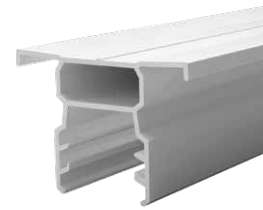

Top Rails include 2 matching end covers.

*Oberon top rail is intended for level applications only. Deck board must be installed on top of Oberon profile.

Pellinore™

Tristan™

Oberon™

Brackets			
Description	White	Matte Black	Matte Bronze
Pellinore Level Bracket Kit (set of 4 – 2 top, 2 bottom)	73019301	73019298	73019490
Pellinore Stair Bracket Kit (set of 4 – 2 top, 2 bottom)	73019310	73019307	73019491
Pellinore Fixed Angle Stair Bracket (set of 4 – 2 top, 2 bottom)	73045480	73045479	73045481
Pellinore Angle Bracket Kit (set of 4 – 2 top, 2 bottom)	73019318	73019319	73019489
Tristan Level Bracket Kit (set of 4 – 2 top, 2 bottom)	73019300	73019297	73019496
Tristan Stair Bracket Kit (set of 4 – 2 top, 2 bottom)	73019309	73019306	73019497
Tristan Fixed Angle Stair Bracket (set of 4 – 2 top, 2 bottom)	73045483	73045482	73045484
Tristan Angle Bracket Kit (set of 4 – 2 top, 2 bottom)	73019315	73019316	73019495
Oberon Level Bracket Kit (set of 4 – 2 top, 2 bottom)	N/A	73040785	N/A