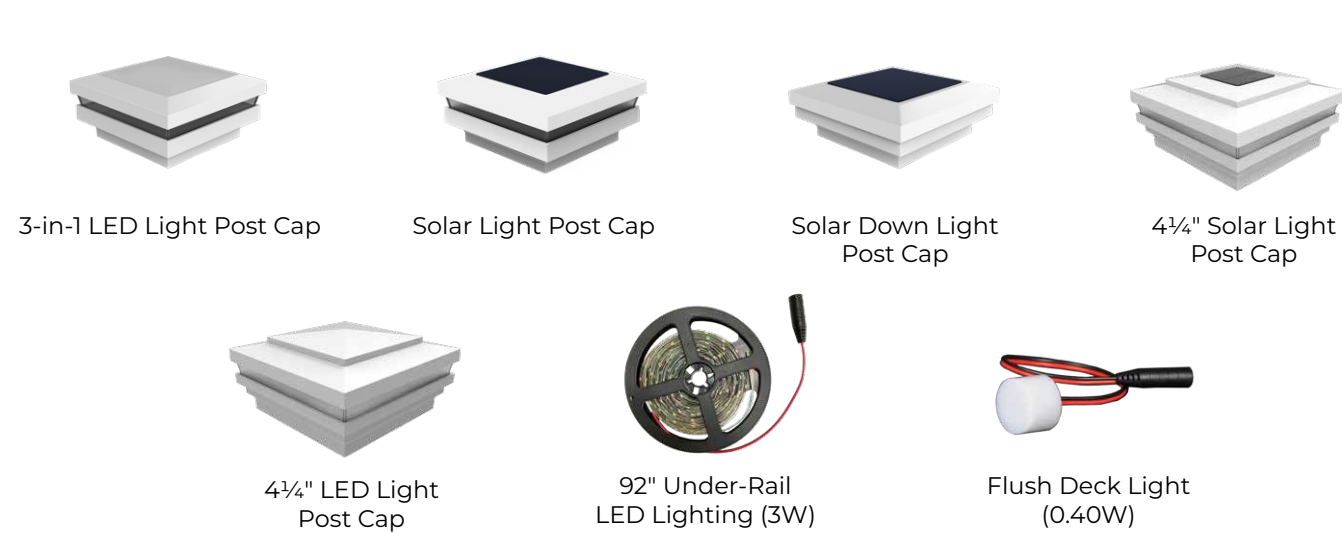

Aluminum Rail – Lighted Accessories			
Description	White	Matte Black	Matte Bronze
2½" 3-in-1 LED Light Post Cap (1.6W)	73021946	73021947	73021948
2½" Solar Light Post Cap	73044955	73044954	73044941
2½" Solar Down Light Post Cap	73044936	73044935	73044953
4¼" Solar Light Post Cap	73050527	73050526	73050528
4¼" LED Light Post Cap (0.80W)	73050524	73050523	73050525
92" Under-Rail LED Lighting (3W for 92" length)	73019376		
Flush Deck Light (0.40W)	73019403		

Aluminum rail lighted post caps are only compatible with Avalon 2 ½" and 4 ¼" posts..