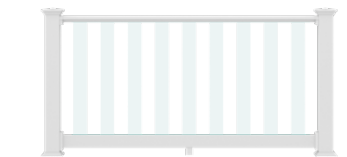

Glass Slats

Top Rail Profile

Sizes

Length	Height
6' & 8' Level and Stair	36"
4' & 10' Level	42"

All lengths not available in all styles, colors and heights.

Transferable Limited
Lifetime Warranty