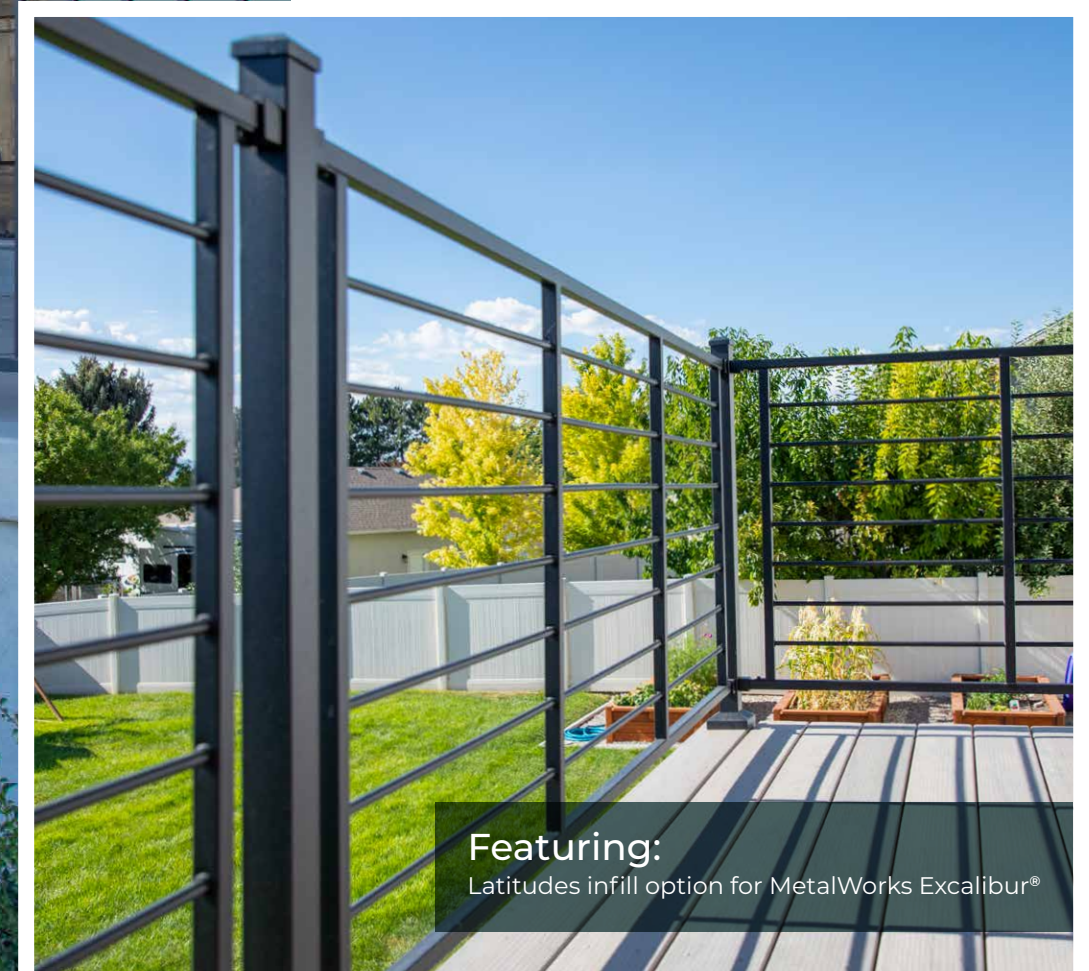

Steel Railing

Engineered for demanding applications, RDI steel railing combines robust strength with clean, contemporary lines. Our rigorously-tested premium powder coating resists wear and the elements, delivering a refined look with long-lasting performance.

Featuring:
Latitudes infill option for MetalWorks Excalibur®