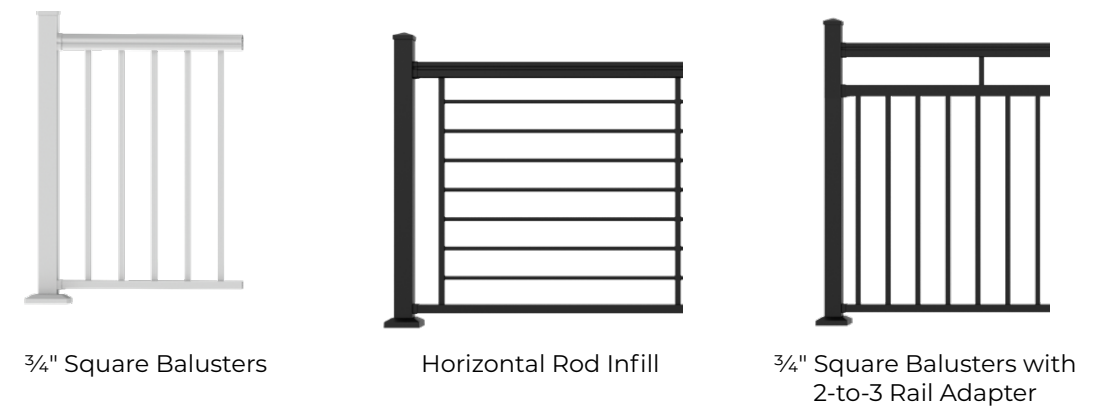

Rail panels include bracket kit (two top and two bottom brackets) and support foot with mounting hardware. Top rail sold separately – see page 80.

Pre-Assembled Panel – Horizontal Rod Infill – Matte Black Only		
Description	36"	42"
6' Level Rail Panel with Horizontal Rod Infill	73056825	73056829
8' Level Rail Panel with Horizontal Rod Infill	73056826	73056830
6' Stair Rail Panel with Horizontal Rod Infill	73056827	73056831
8' Stair Rail Panel with Horizontal Rod Infill	73056828	N/A

Rail panels include bracket kit (two top and two bottom brackets) and support foot with mounting hardware. Top rail sold separately – see page 80.

2-to-3 Rail Adapter	
Description	Matte Black
6' Rail Adapter	73050438
8' Rail Adapter	73050439

Adapter includes bracket kit (two mid rail brackets and hardware) with bracket covers and mounting hardware.