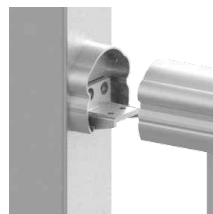

Brackets			
Description	White	Matte Black	Matte Bronze
Pellinore Level Bracket Kit (set of 4 – 2 top, 2 bottom)	73019301	73019298	73019490
Pellinore Stair Bracket Kit (set of 4 – 2 top, 2 bottom)	73019310	73019307	73019491
Pellinore Fixed Angle Stair Bracket (set of 4 – 2 top, 2 bottom)	73045480	73045479	73045481
Pellinore Angle Bracket Kit (set of 4 – 2 top, 2 bottom)	73019318	73019319	73019489
Tristan Level Bracket Kit (set of 4 – 2 top, 2 bottom)	73019300	73019297	73019496
Tristan Stair Bracket Kit (set of 4 – 2 top, 2 bottom)	73019309	73019306	73019497
Tristan Fixed Angle Stair Bracket (set of 4 – 2 top, 2 bottom)	73045483	73045482	73045484
Tristan Angle Bracket Kit (set of 4 – 2 top, 2 bottom)	73019315	73019316	73019495
Oberon Level Bracket Kit (set of 4 – 2 top, 2 bottom)	N/A	73040785	N/A

Level Brackets