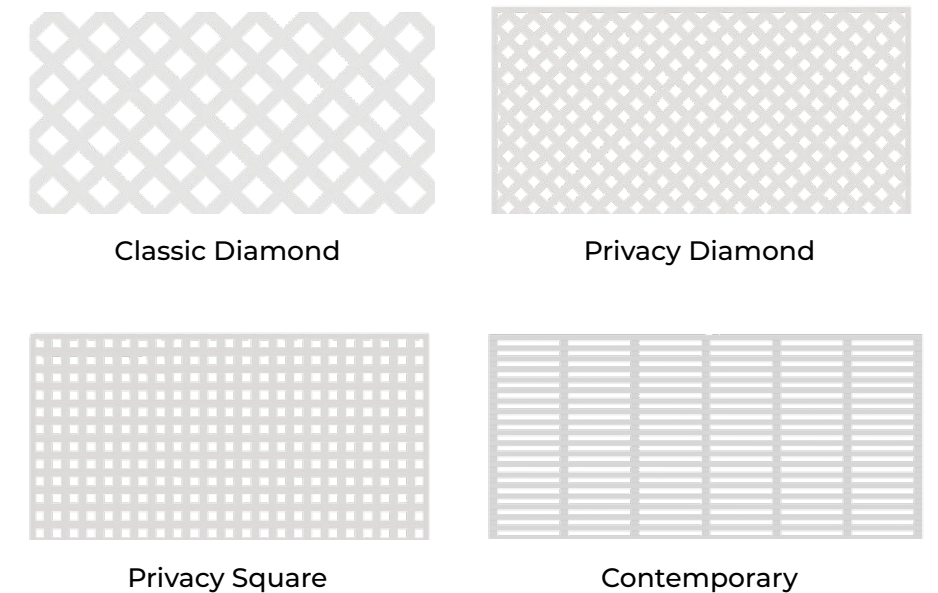

8' x 8' Pergola

Side Wall Add-on (Pergola and sold separately)

Customize by adding 2' x 4' Decorative Screen Panels as a roof or side wall.

Limited Lifetime
Warranty

Lattice

- Low-maintenance
- Impact-resistant plastic
- Matching screws, cap, molding and divider molding available
- Resists warping and twisting
- Made in the USA

Colors

Patterns

Freestyle™ Lattice

Lattice panels are the perfect way to add privacy and conceal unsightly outdoor areas. Easy to maintain and install, durable plastic lattice is resistant to termites and other wood-eating pests. Lattice maintains its classic look without the need for sanding, staining or painting.