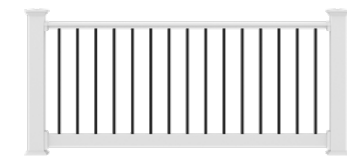

Black Round
Aluminum Balusters