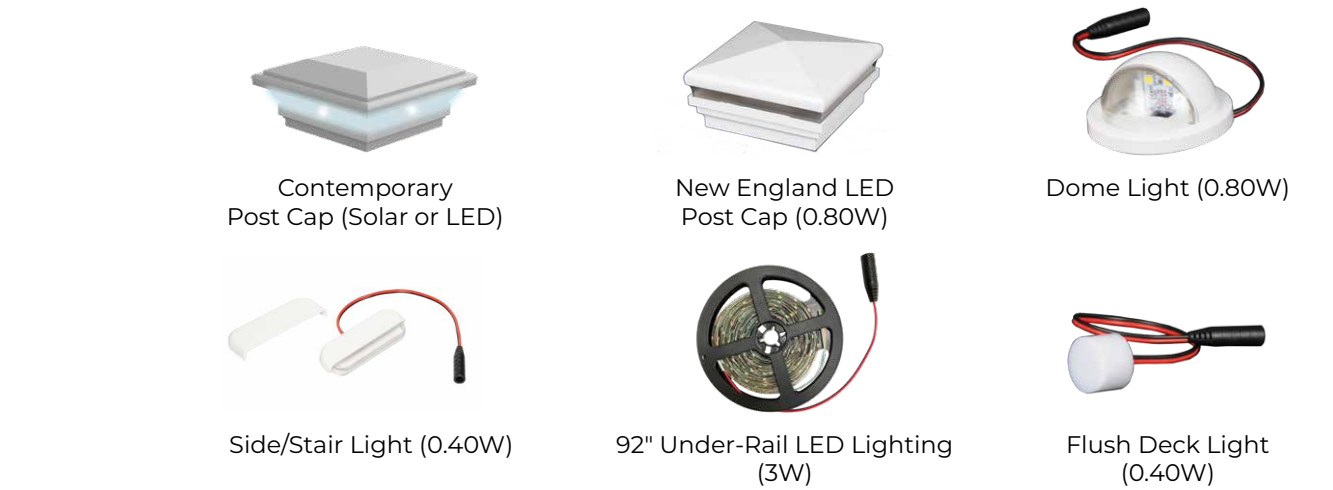

Vinyl Rail – Lighted Accessories		
Description	White	Clay
4" x 4" Contemporary Solar Post Cap	73019234	73045510
4" x 4" Contemporary LED Post Cap (0.80W)	73019377	73045506
5" x 5" New England LED Post Cap (0.80W)	73043928	N/A
5" x 5" Contemporary Solar Post Cap	73013110	N/A
Dome Light (0.80W)	73019404	73045508
Side/Stair Light (0.40W)	73019411	N/A
92" Under-Rail LED Lighting (3W for 92" length)	73019376	
Flush Deck Light (0.40W)	73019403