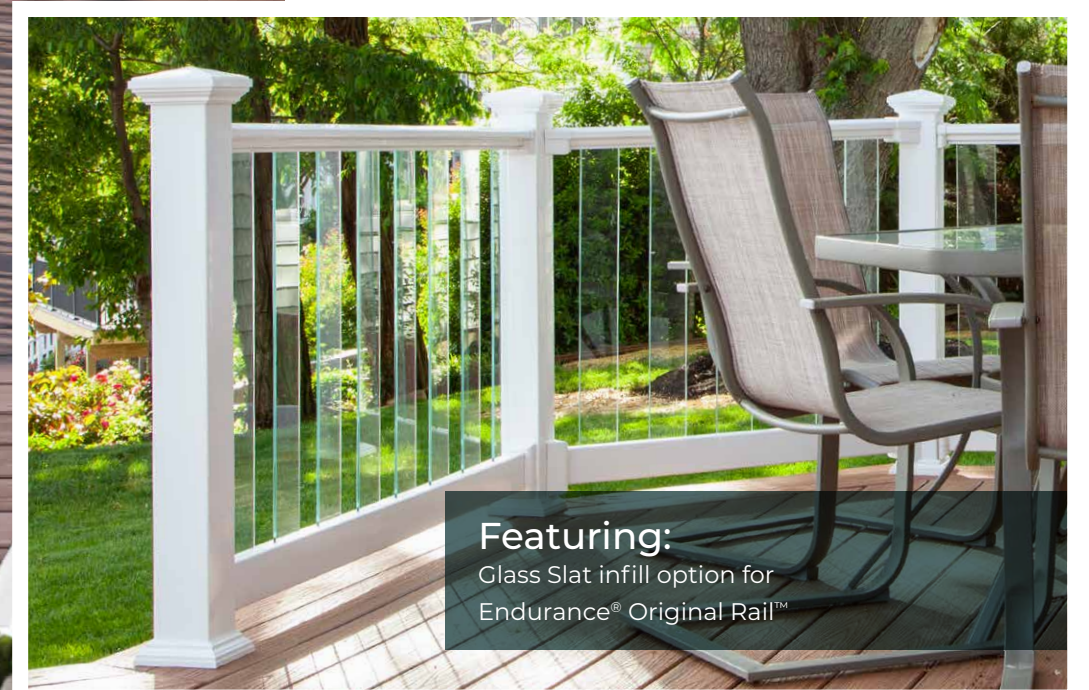

Finyl Line™ Page 24

SKU information page 68