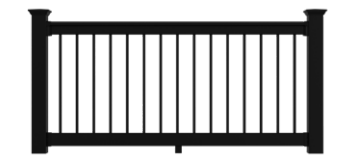

Black Round
Aluminum Balusters

Top Rail Profile

Sizes

Length
6' & 8' Level and Stair

Height
36"
42"

Transferable Limited
Lifetime Warranty