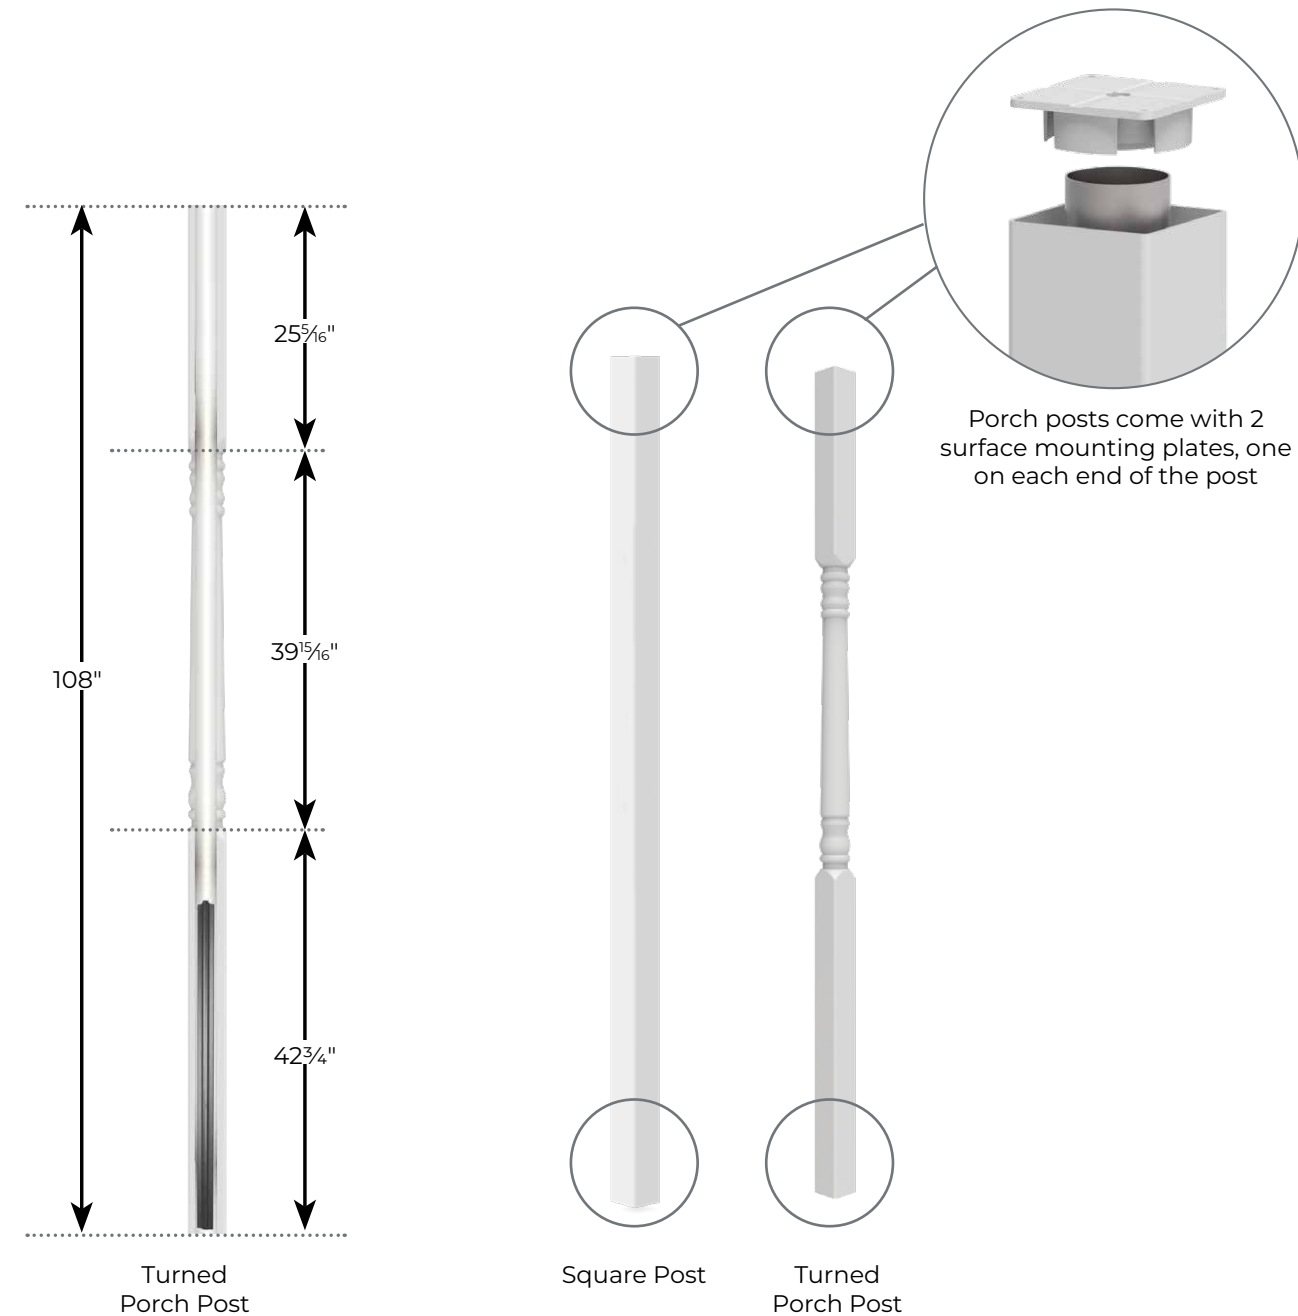

Vinyl Porch Posts		
Description	White	Clay
4" x 4" x 108" Square Post – 2,500 lb. Capacity*	73056308	N/A
4" x 4" x 108" Turned Post – 2,500 lb. Capacity*	73056309	N/A
5" x 5" x 108" Square Post – 5,000 lb. Capacity*	73056351	N/A
5" x 5" x 108" Turned Post – 5,000 lb. Capacity*	73056310	73056352

*Porch posts include round aluminum support tube, decorative column, filler strips (turned) or mounting blocks (square) and 2 surface mounting plates.