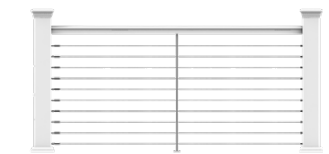

Cable Rail Infill