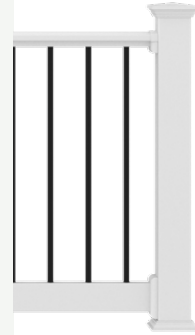

Endurance® Original Rail™

1. **Infills**
2. Square Balusters
   - Round Aluminum Balusters
   - Turned Balusters
   - Glass Slats
3. **Colors**
4. White