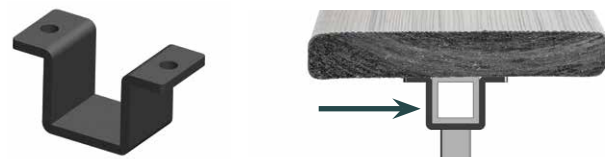

Latitudes Horizontal Rail Infill

Accessories	
Description	Matte Black
Top Cap Flush Bracket Kit (set of 4)	73018886

Flush Mount Bracket

Gates	
Description	Matte Black
34" x 36" Gate, Assembled for 36"- 38" Rail – 36" Finished Opening	73018268
Gate Ends for 36"- 38¼" Rail – Custom Width – Rail Panel Sold Separately	73018276
Gate Ends for 42" Rail – Custom Width – Rail Panel Sold Separately (CA only)	73018278
Gate Ends for 42"- 44" Rail – Custom Width – Rail Panel Sold Separately	73018280
Compact Butterfly Hinge Kit Pair (black aluminum)	73024441
Gravity Latch (black steel)	73024440