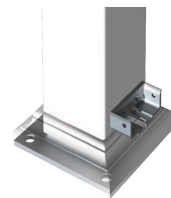

**rdi**<sup>®</sup>  
RAILING

**TITAN PRO RAIL**<sup>®</sup>  
PRODUCT INFORMATION

Titan Pro Rail Vinyl Railing — created with the installer in mind — features rail sections that assemble in minutes and metal-to-metal connections that are engineered for easy and safe installation. Panels are supported by structural steel posts clad in low-maintenance vinyl. Titan Pro Rail is ideal for residential and commercial applications.

## FEATURES & BENEFITS

- Metal-to-metal connections for maximum strength
- Structural steel posts feature pre-attached brackets
- Hidden fasteners provide a clean, finished look
- Structural steel vinyl-clad posts provide superior strength and support
- Transferable Limited Lifetime Warranty

White

Clay

*Pre-attached brackets on level posts for strong metal-to-metal connections*

*1 1/4" Square Balusters*

SCAN ME