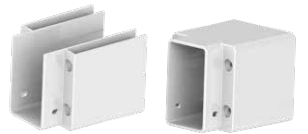

Deck Top Angle Brackets