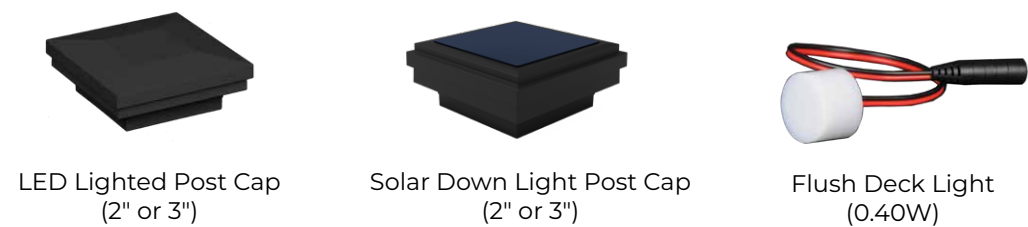

Steel Rail – Lighted Accessories	
Description	Matte Black
2" LED Post Cap (0.80W)	73043000
3" LED Post Cap (0.80W)	73043001
2" Solar Down Light Post Cap	73044933
3" Solar Down Light Post Cap	73044934
Flush Deck Light (0.40W)	73019403