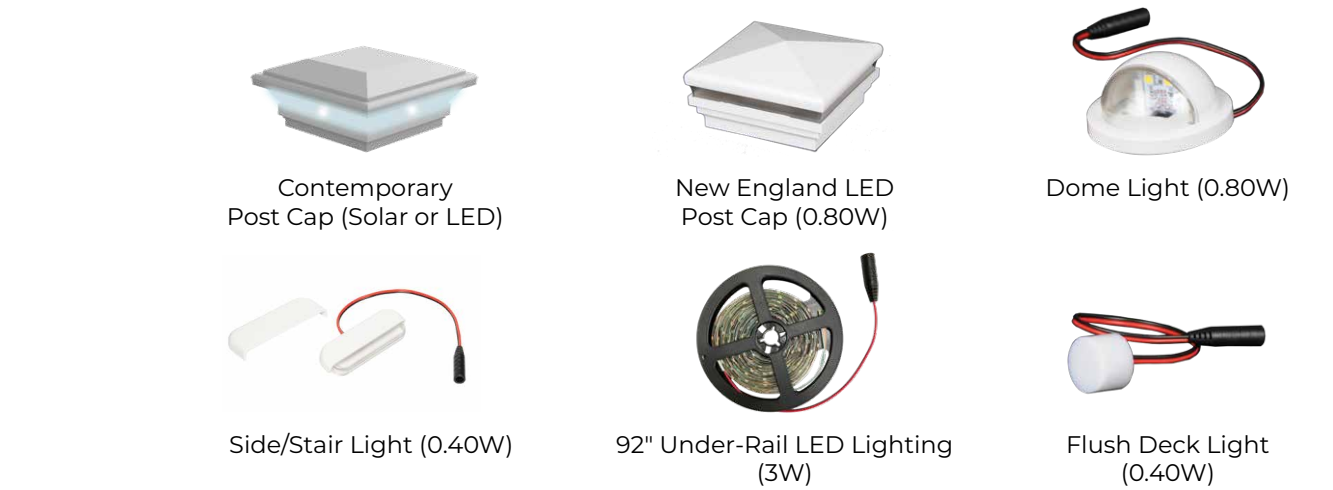

Vinyl Rail – Lighted Accessories		
Description	White	Clay
4" x 4" Contemporary Solar Post Cap	73019234	73045510
4" x 4" Contemporary LED Post Cap (0.80W)	73019377	73045506
5" x 5" New England LED Post Cap (0.80W)	73043928	N/A
5" x 5" Contemporary Solar Post Cap	73013110	N/A
Dome Light (0.80W)	73019404	73045508
Side/Stair Light (0.40W)	73019411	N/A
92" Under-Rail LED Lighting (3W for 92" length)	73019376	
Flush Deck Light (0.40W)	73019403