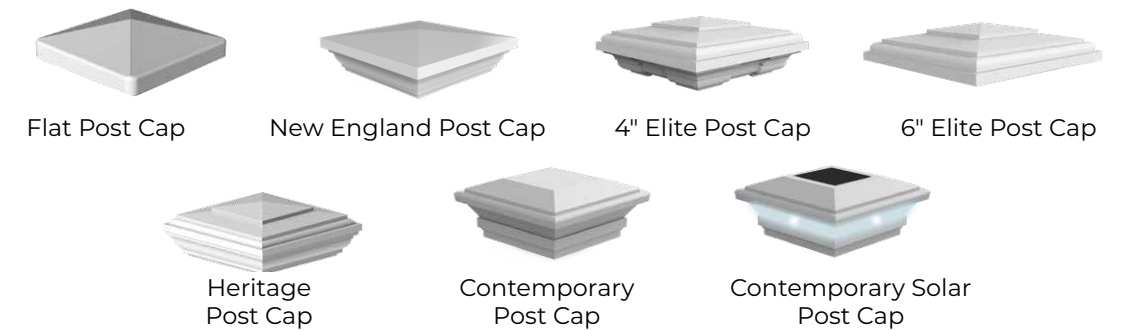

Railing Accessories

Vinyl Post Caps		
Description	White	Clay
4" x 4" Flat Post Cap	73018076	73053668
4" x 4" New England Post Cap	73044950	73053673
4" x 4" Elite Post Cap	73018073	73018071
4" x 4" Heritage Post Cap	73012500	N/A
4" x 4" Contemporary Post Cap	73019233	N/A
4" x 4" Contemporary Solar Post Cap	73019234	73045510
5" x 5" Flat Post Cap	73003093	N/A
5" x 5" New England Post Cap	73045003	N/A
5" x 5" Contemporary Post Cap	73013124	N/A
5" x 5" Contemporary Solar Post Cap	73013110	N/A
6" x 6" New England Post Cap	73018108	73018106
6" x 6" Elite Post Cap	73018105	N/A