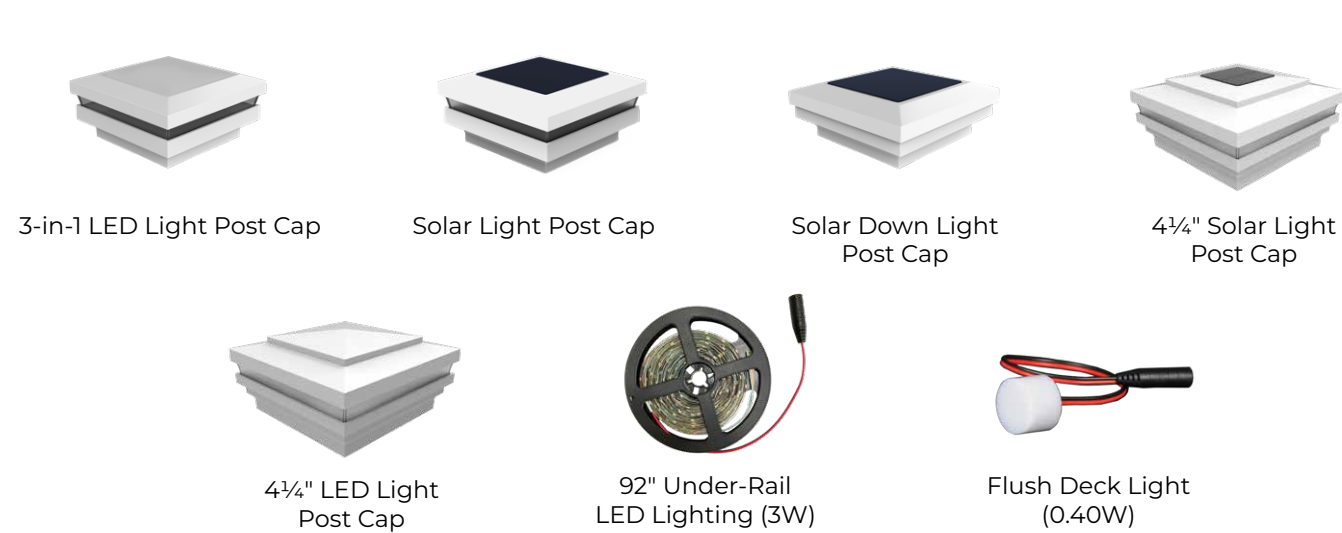

Aluminum Rail – Lighted Accessories			
Description	White	Matte Black	Matte Bronze
2½" 3-in-1 LED Light Post Cap (1.6W)	73021946	73021947	73021948
2½" Solar Light Post Cap	73044955	73044954	73044941
2½" Solar Down Light Post Cap	73044936	73044935	73044953
4¼" Solar Light Post Cap	73050527	73050526	73050528
4¼" LED Light Post Cap (0.80W)	73050524	73050523	73050525
92" Under-Rail LED Lighting (3W for 92" length)	73019376		
Flush Deck Light (0.40W)	73019403		

Aluminum Rail Lighted post caps are only compatible with Avalon 2 ½" and 4 ¼" posts..