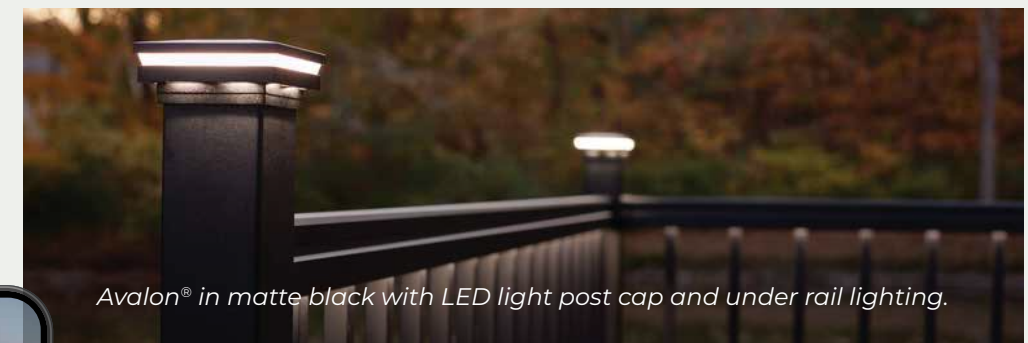

Lighting

SKU information page 90

Limited
Warranty

Avalon® in matte black with LED light post cap and under rail lighting.

- LED plug-and-play lighting system does not require cutting or splicing of wires
- Long-lasting, true white LED lights — rated at 50,000 hours
- Post cap and under-rail LED lighting options

Choose Smarter Lighting

Adjust and control lighting with a smartphone. Our transformer is Bluetooth + WiFi compatible and can also work with Amazon Alexa and Google Home.