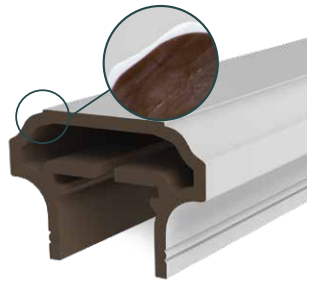

Composicore®

Composicore® is our proprietary wood-free composite. With no wood fibers to absorb moisture, it resists rot, warping, splintering, and mold, while its dense core delivers long-term strength and stability with minimal upkeep.