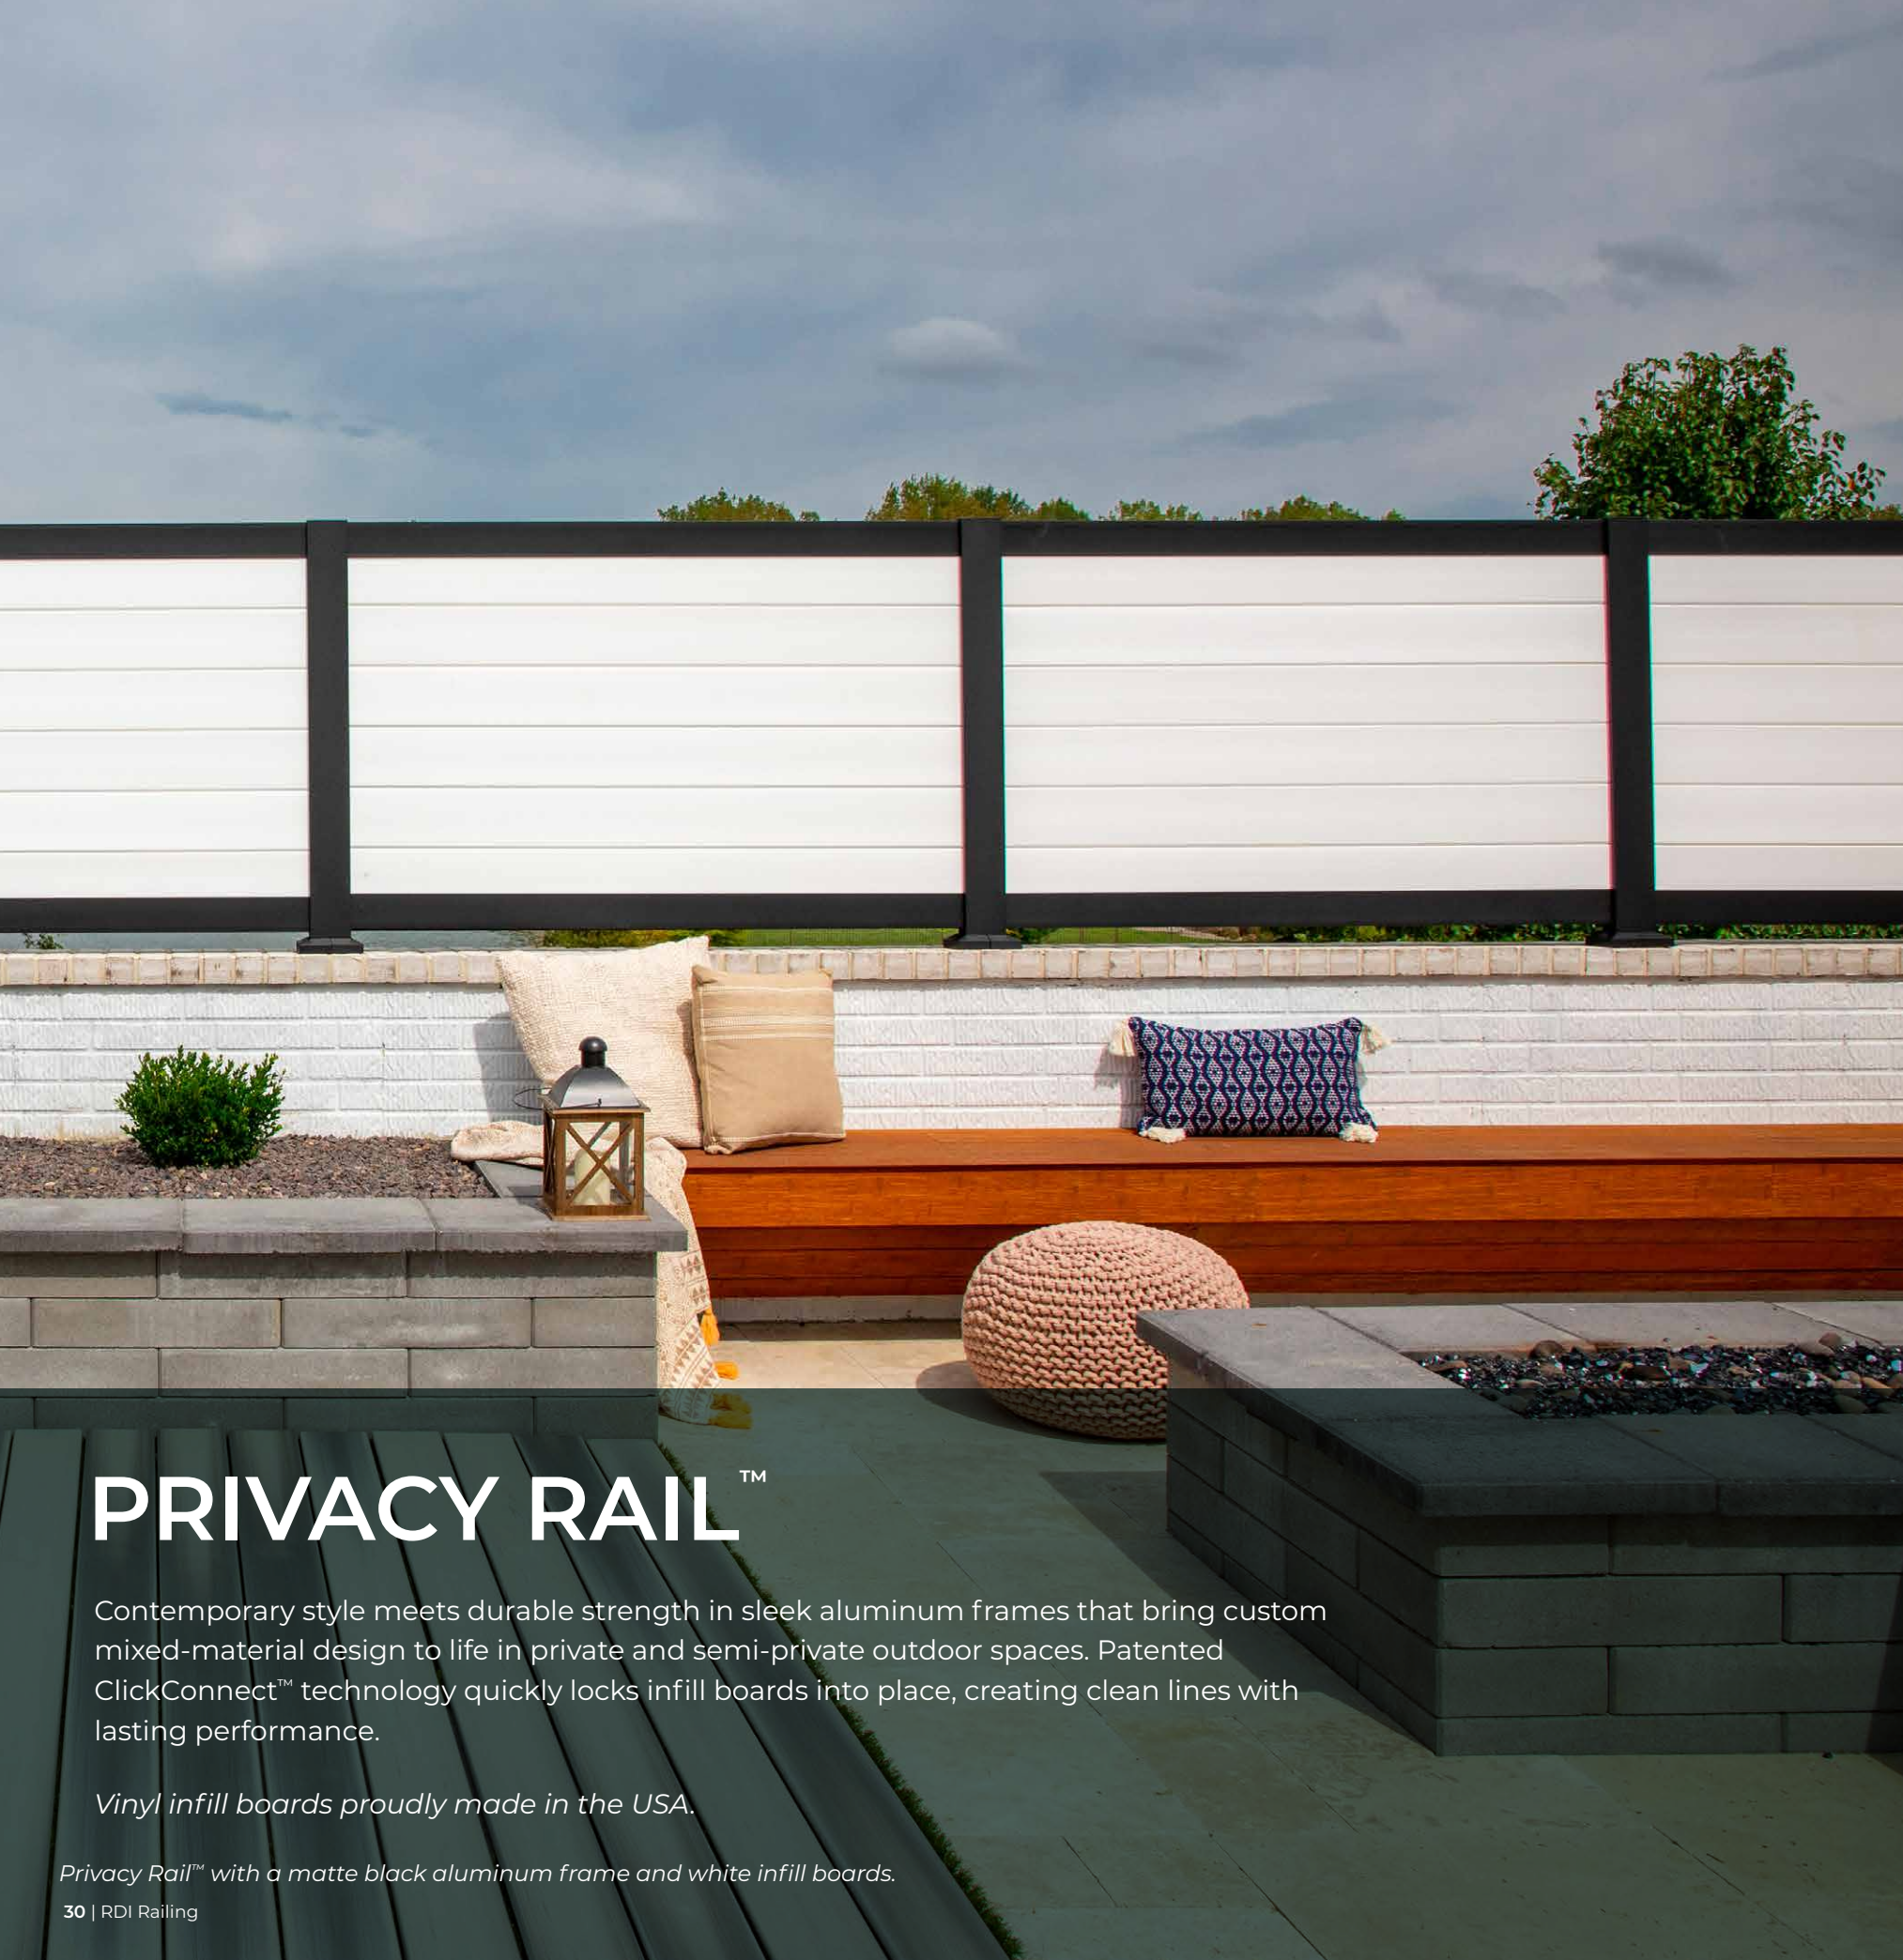

Limited 10 Year Warranty
on cable fittings

PRIVACY RAIL™

Contemporary style meets durable strength in sleek aluminum frames that bring custom mixed-material design to life in private and semi-private outdoor spaces. Patented ClickConnect™ technology quickly locks infill boards into place, creating clean lines with lasting performance.