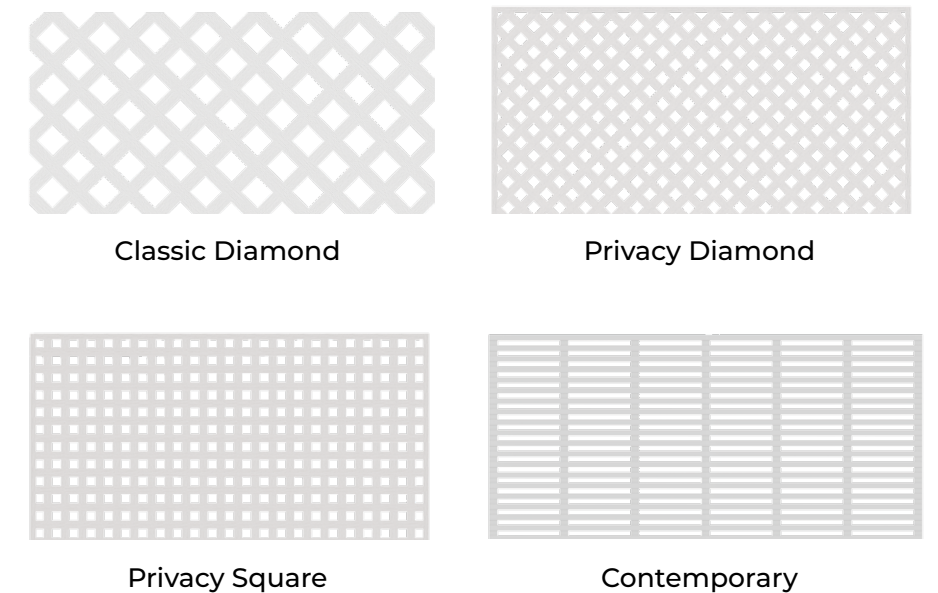

8' x 8' Pergola

Side Wall Add-on (Pergola and sold separately)

Customize by adding 2' x 4' Decorative Screen Panels as a roof or side wall.

Limited Lifetime
Warranty

Lattice

- Low-maintenance
- Impact-resistant plastic
- Matching screws, cap, molding and divider molding available
- Resists warping and twisting
- Made in the USA

Colors

Patterns

Freestyle™ Lattice

Lattice panels are the perfect way to add privacy and conceal unsightly outdoor areas. Easy to maintain and install, durable plastic lattice is resistant to termites and other wood-eating pests. Lattice maintains its classic look without the need for sanding, staining or painting.