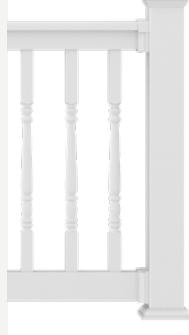

Railing Comparison

Composite | $$$$

Fusion

1. **Infills**
2. Square Balusters (Pre-Assembled)
3. **Colors**
4. Satin Black

Transform®

1. **Infills**
2. Square Balusters
   - Round Aluminum Balusters
   - Cable Infill
   - Compatible with Avalon®

1. **Top Rail Options**
2. Presence®
   - Emerge®
   - Aspire®
   - Graspable Stair

1. **Colors**
2. Satin White
   - Satin Black

Overlook™

1. **Infills**
2. Square Balusters
   - Round Aluminum Balusters
3. **Colors**
4. Satin Black

Bella Premier

1. **Infills**
2. Square Balusters
   - Round Aluminum Balusters
3. **Top Rail Options**
4. Deck Board Top Adapter

1. **Colors**
2. White
   - Clay

Vinyl | $$$

Endurance® Original Rail™

1. **Infills**
2. Square Balusters
   - Round Aluminum Balusters
   - Turned Balusters
   - Glass Slats
3. **Colors**
4. White

Finyl Line™

1. **Infills**
2. Square Balusters
   - Turned Balusters
   - Round Aluminum Balusters
   - Decorative Infill:
     - Chippendale (Pre-Assembled)
     - Freeport (Pre-Assembled)
   - Decorative Screen Panel Infill

1. **Top Rail Options**
2. T-Top
   - Deck Top

1. **Colors**
2. White
   - Clay

Steel | $$$

MetalWorks Excalibur®

1. **Infills**
2. Square Balusters (Pre-Assembled)
   - Latitudes Horizontal Rail Infill (Pre-Assembled)
3. **Colors**
4. Matte Black

Aluminum | $$$$

Elevation® Rail

1. **Infills**
2. Cable Rail
3. **Colors**
4. Matte Black

Privacy Rail™

1. **Infills**
2. Vinyl Infill Boards
   - Decorative Screen Panels

1. **Colors**
2. **Aluminum Frame Colors**
3. Matte Black
   - White
4. **Vinyl Infill Board Colors**
5. White
   - Clay
   - Sand
   - Slate Gray
   - Coastal Cedar

Avalon®

1. **Infills**
2. Square Balusters (Pre-Assembled)
   - Horizontal Rod Infill (Pre-Assembled)
   - Cable Infill

1. **Top Rail Options**
2. Pellinore™
   - Tristan™
   - Oberon™

1. **Colors**
2. Matte Black
   - Matte Bronze
   - White