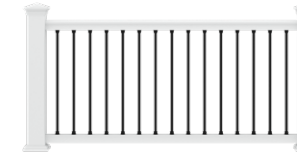

Black Round
Aluminum Balusters