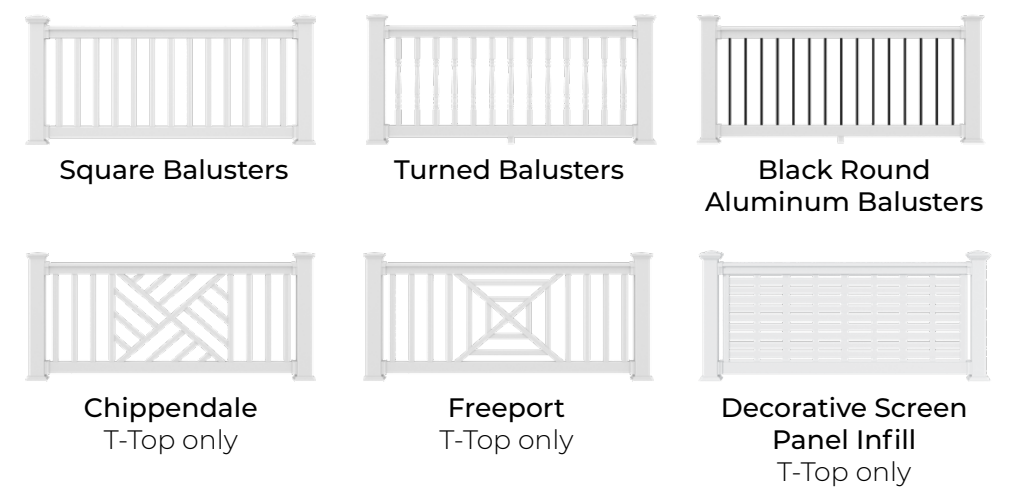

Standard
Top Rail

Sizes

Length	Height
6' & 8' Level and Stair	36"
4' & 10' Level	42"

Transferable Limited
Lifetime Warranty

All widths not available in all styles, colors and heights.

FINYL LINE™

Create a truly tailored look with easy-to-install vinyl railing that features a spectrum of infill styles—from classic balusters to pre-assembled designer infills and patterned Decorative Screen Panels*. Beneath the smooth profile, hidden aluminum reinforcements enhance strength for long-term performance.

**Decorative Screen Panels sold separately.*

Finyl Line™ in white with black round aluminum balusters and deck top rail.

Features & Benefits

- Most customizable vinyl railing, offering multiple infill options
- Deck Top rail easily converts a deck board into a flat “cocktail rail”
- Concealed fasteners provide a clean, finished look
- Aluminum-reinforced top and bottom rail add strength and safety

Colors

Style Configurations

Top Rail Options

†Deck board required and sold separately

See page 45 for 3' x 6' Decorative Screen Panel options.

Transferable Limited Lifetime Warranty

Sizes

Length	Height
6', 8' & 10' Level and Stair	36"
4' & 5' Level	42"

All widths not available in all styles, colors and heights.

Aluminum Railing

RDI aluminum railing brings contemporary style and architectural definition, with designs ranging from open views to mixed-material privacy. Our premium powder coatings are rigorously tested to guard against rust, fading and wear, ensuring durable strength and beauty.