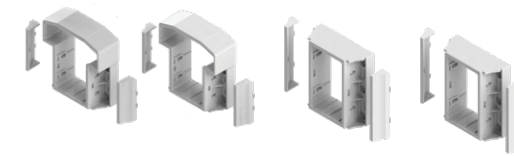

T-Top Level Brackets