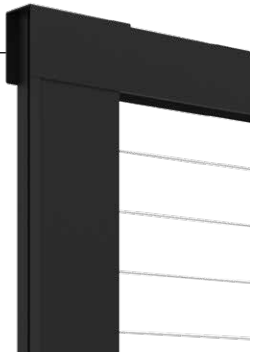

Privacy Rail™ Page 30

SKU information page 74