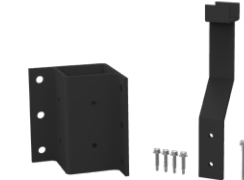

Inside Corner Bracket Kit