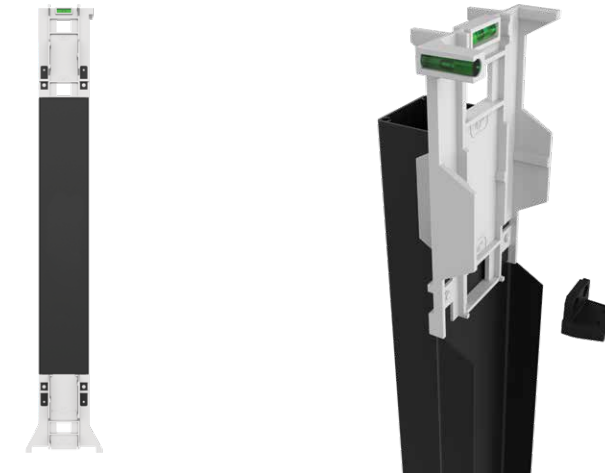

Brackets shown with Pellinore top rail and top rail end cover. Fixed angle stair brackets not available for Oberon.

Typical new stair construction utilizes a 7" rise and an 11" run which results in a 32 degree stair angle.

Accessories	
Description	
BracketPro™ Installation Jig – for use with 2", 2½" and 4¼" posts	73053555

Easily locates holes on posts to install brackets and provides level railing without having to measure or center brackets manually. For use with 2", 2½" and 4¼" posts.

With 2" Over-the-Top posts, BracketPro can be used to locate the bottom brackets only.

BracketPro