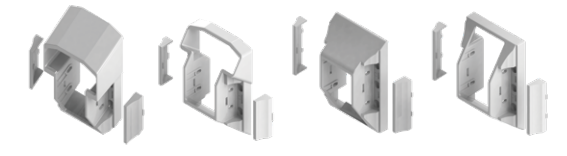

T-Top Stair Brackets
(26 Degrees to 38 Degrees)