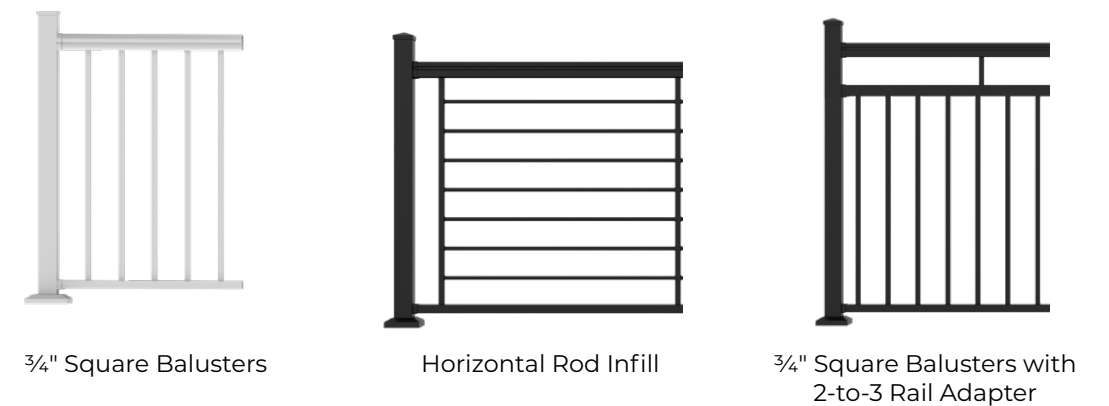

Rail panels include bracket kit (two top and two bottom brackets) and support foot with mounting hardware. Top rail sold separately – see page 80.

Pre-Assembled Panel – Horizontal Rod Infill – Matte Black Only		
Description	36"	42"
6' Level Rail Panel with Horizontal Rod Infill	73056825	73056829
8' Level Rail Panel with Horizontal Rod Infill	73056826	73056830
6' Stair Rail Panel with Horizontal Rod Infill	73056827	73056831
8' Stair Rail Panel with Horizontal Rod Infill	73056828	N/A

Rail panels include bracket kit (two top and two bottom brackets) and support foot with mounting hardware. Top rail sold separately – see page 80.

2-to-3 Rail Adapter	
Description	Matte Black
6' Rail Adapter	73050438
8' Rail Adapter	73050439

Adapter includes bracket kit (two mid rail brackets and hardware) with bracket covers and mounting hardware.