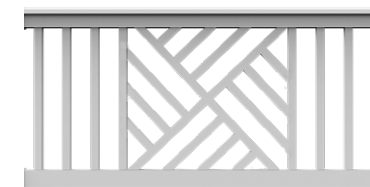

Chippendale