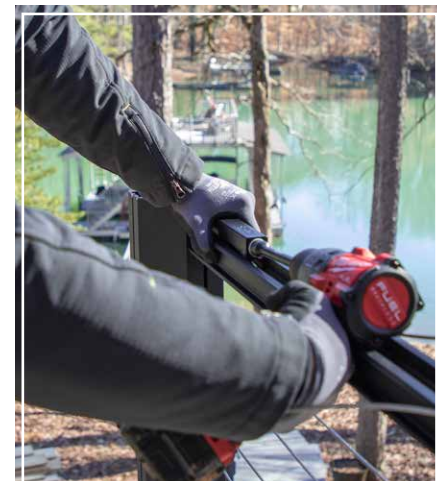

Elevation Rail was
Best of IBS Winner