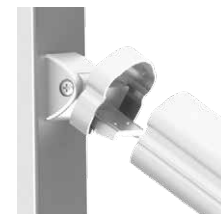

Stair Brackets
(0 to 38 Degrees)