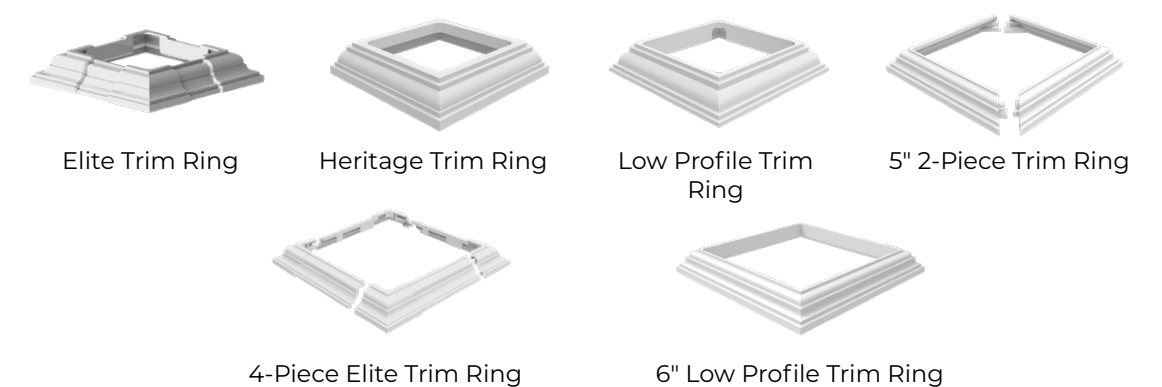

Vinyl Trim Rings		
Description	White	Clay
4" x 4" Elite Trim Ring	73018091	73018092
4" x 4" Heritage Trim Ring*	73012503	73053674
4" x 4" Low Profile Trim Ring	73045041	73053680
5" x 5" 2-Piece Trim Ring	73043929	N/A
3.5" to 6.5" – 4-Piece Elite Trim Ring**	73018131	73018066
6" x 6" Low Profile Trim Ring	73055142	N/A

*The Heritage Trim Ring complements the New England Post Cap and the Heritage Post Cap.

**Adjustable Elite 4-Piece Trim Ring can be installed at any time and can be adjusted to fit posts from 3 1/2" x 3 1/2" to 6 1/2" x 6 1/2" without nails, screws or glue.