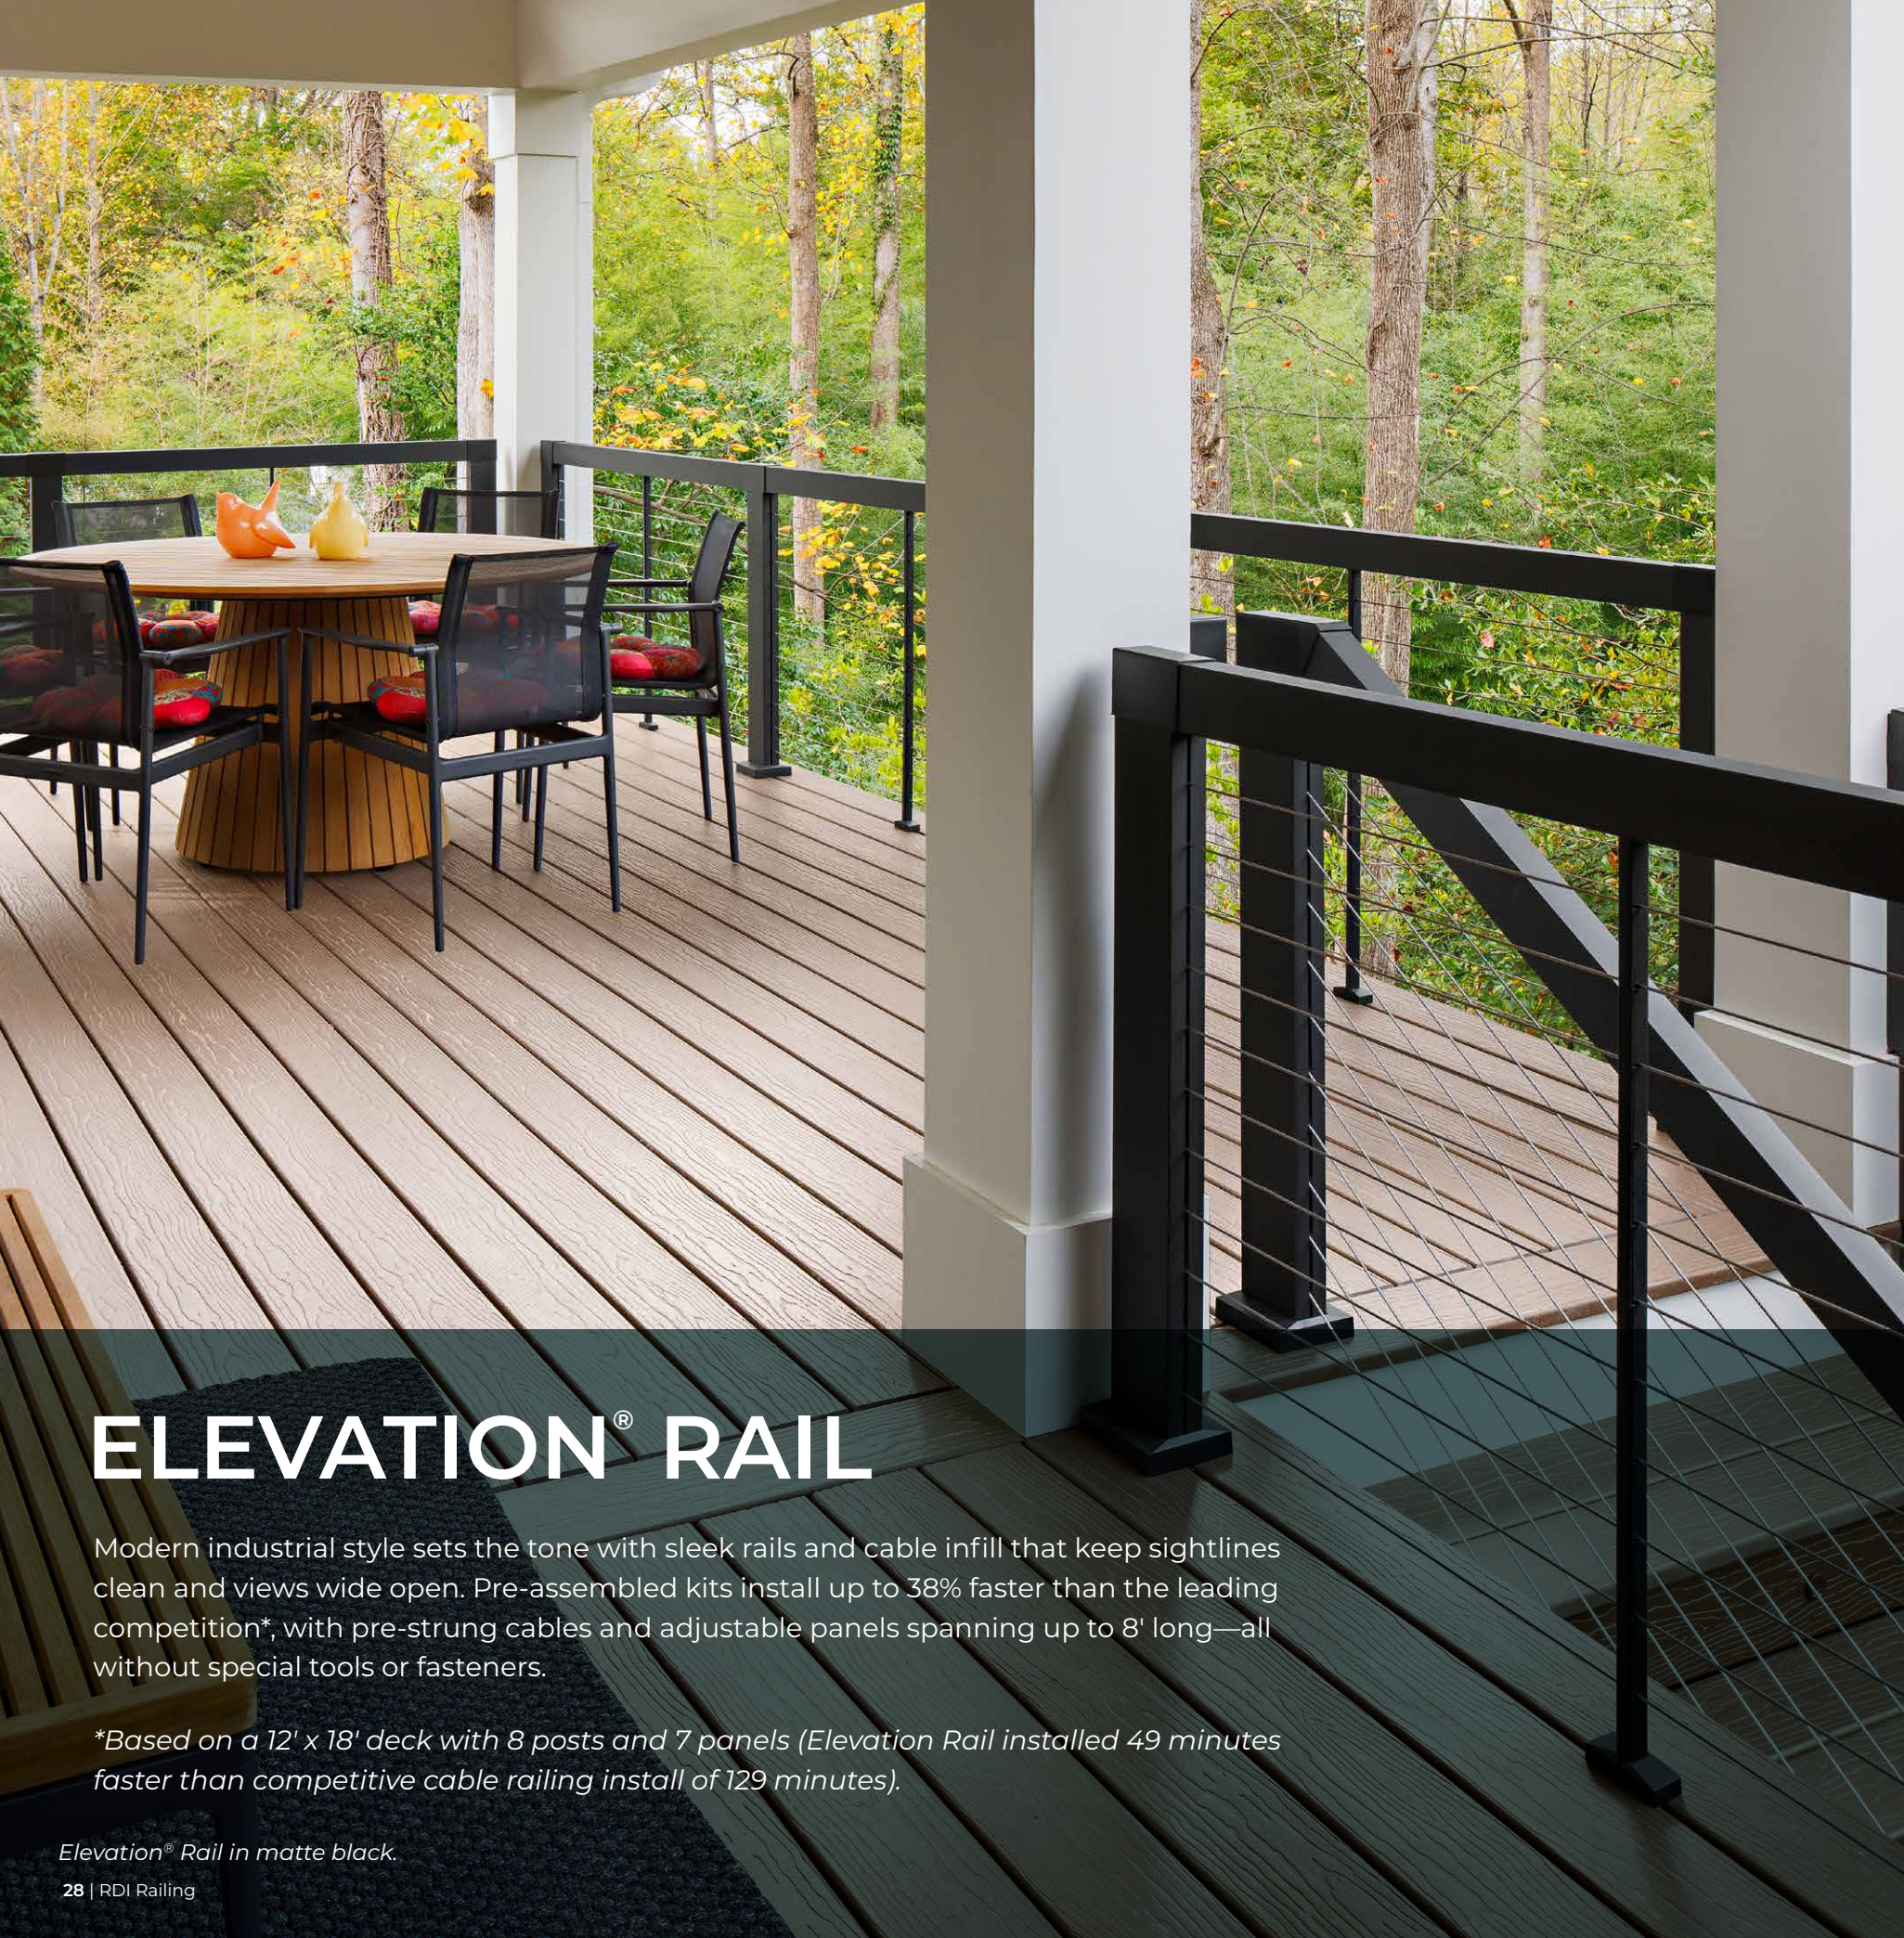

ELEVATION® RAIL

Modern industrial style sets the tone with sleek rails and cable infill that keep sightlines clean and views wide open. Pre-assembled kits install up to 38% faster than the leading competition*, with pre-strung cables and adjustable panels spanning up to 8' long—all without special tools or fasteners.

*Based on a 12' x 18' deck with 8 posts and 7 panels (Elevation Rail installed 49 minutes faster than competitive cable railing install of 129 minutes).

Elevation® Rail in matte black.

OneTen™

Patented OneTen built-in tensioning makes installation a breeze — installs 38% faster than leading cable competitors.

- Sleek on-trend styling with unobstructed views
- Pre-assembled kits include pre-strung stainless-steel cables
- Premium powder coating on aluminum components for enhanced rust resistance
- Continuous top rail for both level and stair applications

Colors

Matte Black

Style Configurations

Top Rail Options

*Deck board required and sold separately

Sizes

Length	Height
6' & 8' Level	36"
5' Stair	42"

Post Options

End	Post Termination
Mid	End Stair
Corner	Mid Stair