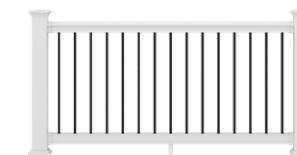

Black Round Aluminum Balusters