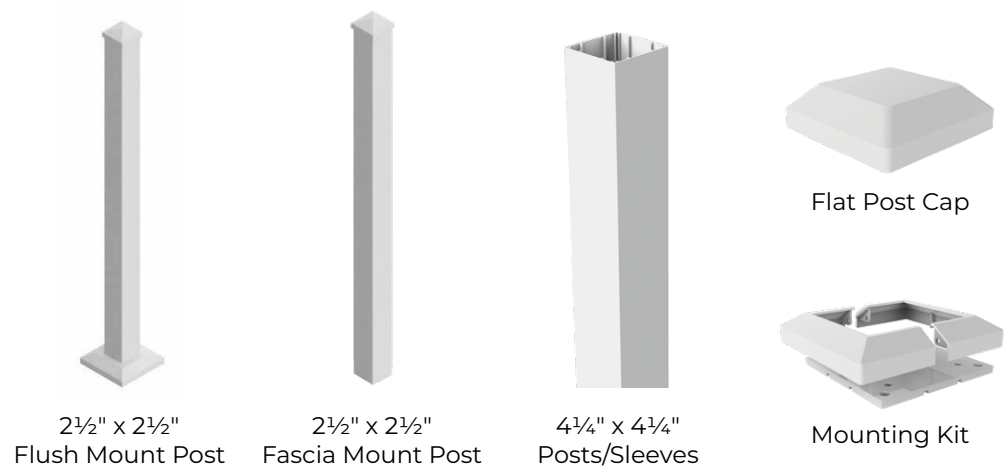

Standard and heavy duty posts include post, connected base plate, sandwich plate, trim ring and post cap.

*Brackets to install fascia mount posts for end, mid or corner applications sold separately. See page 81 for fascia brackets.

2" x 2" Over-the-Top Posts			
Description	White	Matte Black	Matte Bronze
2" x 2" x 33" Over-the-Top Post (for 36" finished height)	73020642	73020646	73019470
2" x 2" x 39" Over-the-Top Post (for 42" finished height)	73020643	73020647	73019471

Avalon panels must be cut up to 4" shorter than top rails pending install application. For 42" commercial height, over-the-top spans cannot exceed 5' in length between posts. Brackets sold separately – see page 82.

Aluminum 4¼" x 4¼" Posts/Sleeves			
Description	White	Matte Black	Matte Bronze
4¼" x 4¼" x 39" Post	73041379	73041378	73041376
4¼" x 4¼" x 45" Post	73041383	73041382	73041380
4¼" x 4¼" x 108" Porch Post – 5,000 lb capacity	73041375	73041374	73041372

4¼" x 4¼" x 108" post sleeves can be used as porch columns (5,000 lb load capacity); two mounting kits will be needed in this application.

Aluminum 4¼" x 4¼" Post/Sleeve Accessories			
Description	White	Matte Black	Matte Bronze
Flat Post Cap for 4¼" x 4¼" Posts	73041367	73041366	73041364
Trim Ring for 4¼" x 4¼" Posts	73041371	73041370	73041368
Mounting Kit for 4¼" x 4¼" Posts (includes trim ring and mounting plate)	73041363	73041362	73041360