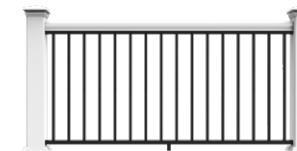

Mix and Match
with Avalon®