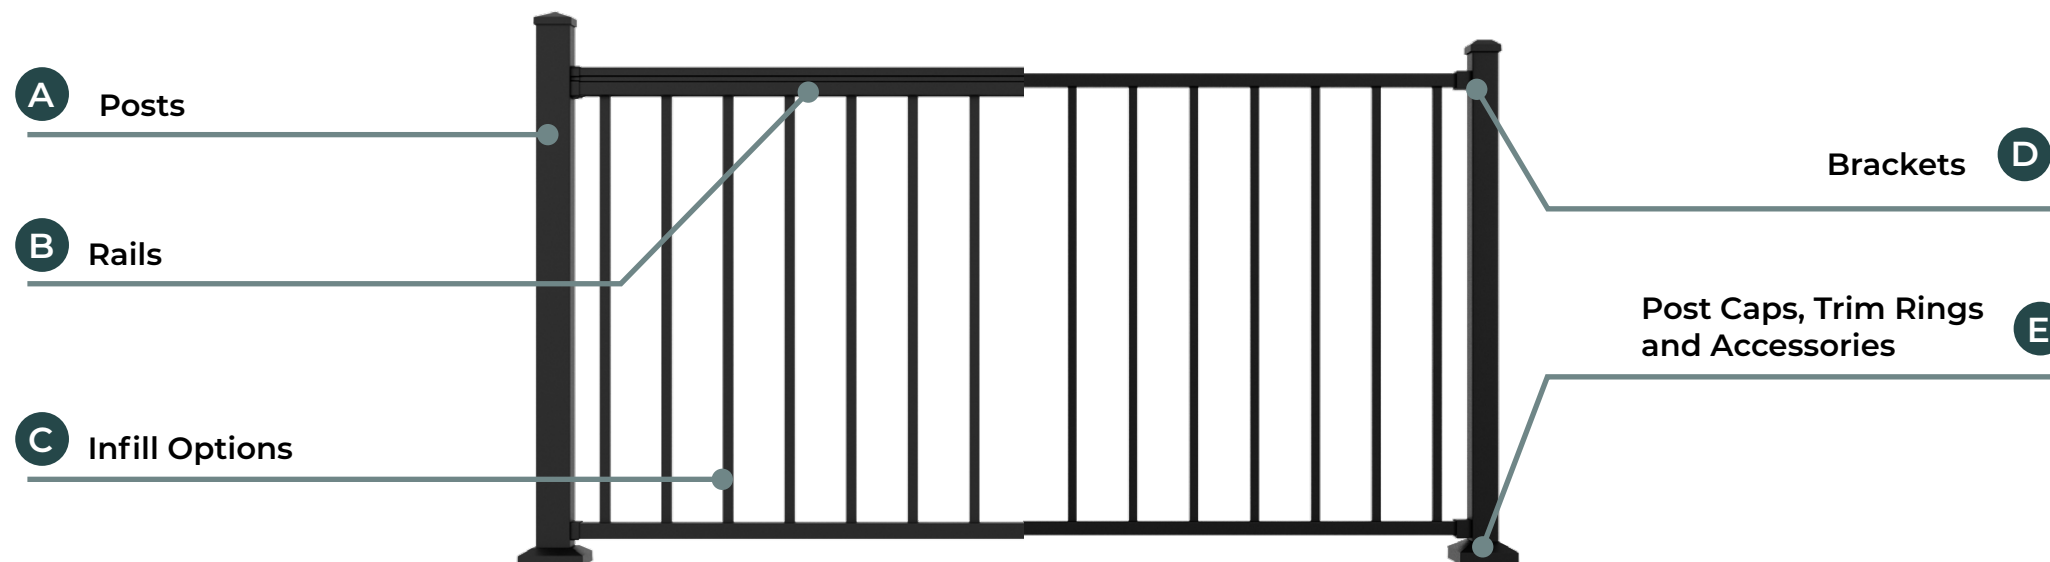

ELEVATION® RAIL SKU Page 73	PRIVACY RAIL™ SKU Page 74	AVALON® SKU Page 76	METALWORKS EXCALIBUR® SKU Page 83
A Posts	Pre-routed end, mid, corner, 22.5 degree and 45 degree posts include post caps for seamless panel transitions as well as trim rings.	End, mid, and corner posts available for both 72" full privacy height or 42" half privacy.* Posts include post caps and trim rings. <i>*42" posts can be cut down for 36" finished heights.</i>	2½" standard, heavy duty and pre-routed mid, corner, and end cable posts include post cap and trim ring. 4¾" posts available to sleeve an existing 4" x 4" wood post or be mounted as a structural post. 2" posts available for Over-the-Top styles and include trim ring.	Bracketed posts available as end, mid, and corner for both 36" and 42" level rail applications. Bracketed posts include base plate, trim ring and post cap. Fascia posts available and include pre-mounted post cap. Blank posts available for stair application. Posts offered in both 2" and 3" sizes.
B Rails	Beam kits include top beam and bottom rail. Top rail required and sold separately.	Rail kits include top, bottom, and mid rails for full privacy, or top and bottom rails for half privacy.	Fully assembled rail panels include top beam and bottom rail. Cable beam kits include top beam and bottom rail. For all Avalon options, a top rail (3 styles available) is required and sold separately.	Factory welded, fully assembled rail panels include top and bottom rails.
C Infill Options	Infill cable rail panels are pre-strung, include mid-rail support and fit securely into pre-routed posts.	Vinyl infill boards are available in a variety of colors. Decorative Screen Panels can be used for semi-privacy with addition of an adapter kit.	Square balusters and horizontal rod infill available as fully assembled panels. Cable rail fitting with pre-attached cable sold separately.	Fully assembled rail panels (square balusters and horizontal rod infill) are available for level and stair.
D Brackets	Brackets are pre-attached to both level and stair infill panels.	Rails and infill fit into post slots; no brackets required.	Brackets included in all rail and beam kits; additional brackets are sold separately.	Posts include pre-attached brackets for level application. Stair brackets included with stair panels. Additional bracket options for blank and fascia posts sold separately.
E Post Caps, Trims & Accessories	Post caps and trim rings are included with posts.	Post caps and trim rings are included with posts.	LED and solar post caps and trim rings are available.	Post caps and trim rings are included with posts. LED and solar post caps options are also available.