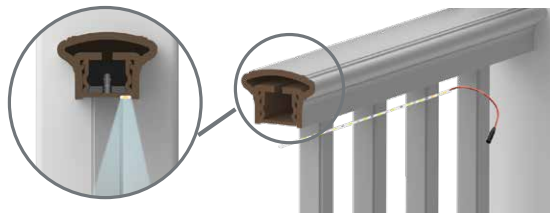

Extra Accessories	
Description	
Transform Brackets – Set of 4	73019126
Transform Baluster Plugs for 1½" Square Balusters – Bag of 20	73019232
96" Aspire/Presence Top Rail IBC Stiffener – Box of 4*	73019002
96" Emerge Top Rail IBC Stiffener – Box of 4*	73019003

*For commercial railing heights of 42" with lengths over 91", the IBC Stiffener is required for code compliancy.

1½" Square Baluster Rail Kits	
Description	Satin Black
6' x 36" Level Rail Kit with Square Balusters	73056786
8' x 36" Level Rail Kit with Square Balusters	73056787
6' x 36" Stair Rail Kit with Square Balusters	73056789
8' x 36" Stair Rail Kit with Square Balusters	73056790
6' x 42" Level Rail Kit with Square Balusters	73056801
8' x 42" Level Rail Kit with Square Balusters	73056802
6' x 42" Stair Rail Kit with Square Balusters	73056803
8' x 42" Stair Rail Kit with Square Balusters	73056804

¾" Black Round Aluminum Baluster Rail Kits	
Description	Satin Black
6' x 36" Level Rail Kit with Black Round Aluminum Balusters	73056805
8' x 36" Level Rail Kit with Black Round Aluminum Balusters	73056806
6' x 36" Stair Rail Kit with Black Round Aluminum Balusters	73056808
8' x 36" Stair Rail Kit with Black Round Aluminum Balusters	73056809
6' x 42" Level Rail Kit with Black Round Aluminum Balusters	73056810
8' x 42" Level Rail Kit with Black Round Aluminum Balusters	73056811
6' x 42" Stair Rail Kit with Black Round Aluminum Balusters	73056812
8' x 42" Stair Rail Kit with Black Round Aluminum Balusters	73056813