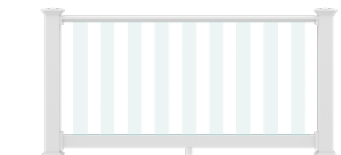

Glass Slats

Top Rail Profile

Sizes

Length	Height
6' & 8' Level and Stair	36"
4' & 10' Level	42"

Transferable Limited
Lifetime Warranty

All widths not available in all styles, colors and heights.