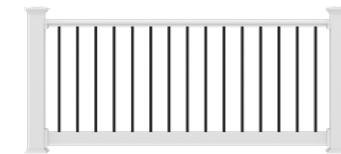

Black Round
Aluminum Balusters