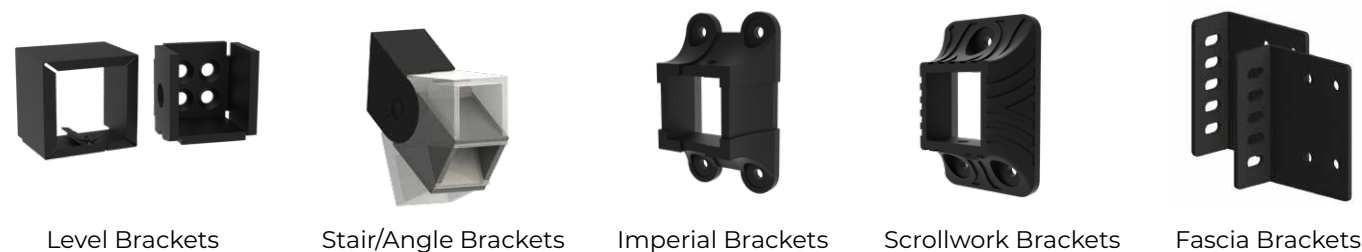

Posts include welded base plate, pre-mounted post top, brackets, bracket covers, two-piece trim ring and shims. You may need to purchase a longer blank post for stair application depending on your installation scenario.

Brackets	
Description	Matte Black
Bracket Kit for Level Rail (set of 4 – 2 top and 2 bottom brackets)	73018013
Bracket Kit for Stair or Level Angle Rail (set of 4 – 2 top and 2 bottom brackets)	73018014
Imperial Decorative Bracket for Level Rail* (set of 4 – 2 top and 2 bottom brackets)	73044946
Scrollwork Decorative Bracket for Level Rail* (set of 4 – 2 top and 2 bottom brackets)	73044948
Fascia Post Bracket Kit – For 2" Posts Only (set of 2 – mounting hardware not included)	73019193

*Decorative brackets come with hardware to attach to either wooden posts or steel posts.