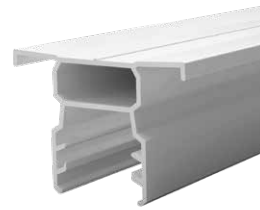

Top Rails include 2 matching end covers.

*Oberon top rail is intended for level applications only. Deck board must be installed on top of Oberon profile.

Pellinore™

Tristan™

Oberon™

Brackets			
Description	White	Matte Black	Matte Bronze
Pellinore Level Bracket Kit (set of 4 – 2 top, 2 bottom)	73019301	73019298	73019490
Pellinore Stair Bracket Kit (set of 4 – 2 top, 2 bottom)	73019310	73019307	73019491
Pellinore Fixed Angle Stair Bracket (set of 4 – 2 top, 2 bottom)	73045480	73045479	73045481
Pellinore Angle Bracket Kit (set of 4 – 2 top, 2 bottom)	73019318	73019319	73019489
Tristan Level Bracket Kit (set of 4 – 2 top, 2 bottom)	73019300	73019297	73019496
Tristan Stair Bracket Kit (set of 4 – 2 top, 2 bottom)	73019309	73019306	73019497
Tristan Fixed Angle Stair Bracket (set of 4 – 2 top, 2 bottom)	73045483	73045482	73045484
Tristan Angle Bracket Kit (set of 4 – 2 top, 2 bottom)	73019315	73019316	73019495
Oberon Level Bracket Kit (set of 4 – 2 top, 2 bottom)	N/A	73040785	N/A