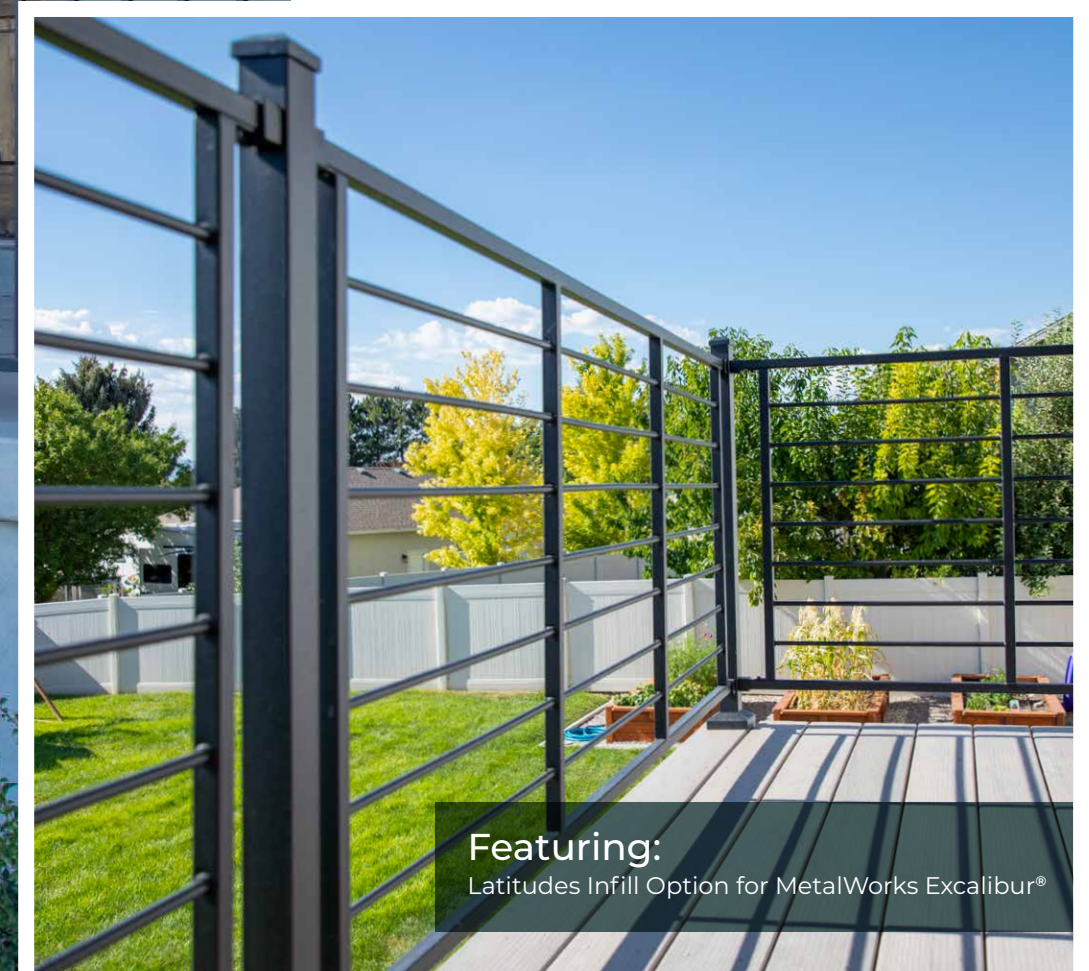

Steel Railing

Engineered for demanding applications, RDI steel railing combines robust strength with clean, contemporary lines. Our rigorously-tested premium powder coating resists wear and the elements, delivering a refined look with long-lasting performance.

Featuring:
Latitudes Infill Option for MetalWorks Excalibur®