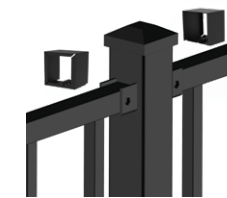

Over-the-Top Brackets			
Description	White	Matte Black	Matte Bronze
Pellinore 2" Over-the-Top Post Bracket – Mid Post	73020663	73020681	73019487
Pellinore 2" Over-the-Top Post Bracket – Corner Post	73020664	73020682	73019486
Pellinore 2" Over-the-Top Post Bracket – End Post	73020665	73020683	73019488
Pellinore 2" Over-the-Top Post Bracket – Mid Stair Post	73058113	73058111	73058112
Tristan 2" Over-the-Top Post Bracket – Mid Post	N/A	73020684	N/A
Tristan 2" Over-the-Top Post Bracket – Corner Post	N/A	73020685	N/A
Tristan 2" Over-the-Top Post Bracket – End Post	N/A	73020686	N/A
Tristan 2" Over-the-Top Post Bracket – Mid Stair Post	73058116	73058114	73058115
Oberon 2" Over-the-Top Post Bracket – Mid Post*	N/A	73040797	N/A
Oberon 2" Over-the-Top Post Bracket – Corner Post*	N/A	73040800	N/A
Oberon 2" Over-the-Top Post Bracket – End Post	N/A	73040787	N/A

*Does not include bracket covers; deck board will install over the top of Oberon top rail.

Style shown for use with Pellinore Top Rail

Gate Kits			
Description	White	Matte Black	Matte Bronze
36" Gate Kit	73020655	73020654	73019478
42" Gate Kit	73020658	73020657	73019479

Gate Kits include uprights, cross braces and gate kit hardware (2 hinges, 1 gravity latch – black only). Complete gate by purchasing rail panel and top rail separately.

Gate kits cannot be used with Avalon cable rail and cannot exceed widths of 48".

Touch-Up Paint			
Description	White	Matte Black	Matte Bronze
Touch-Up Paint Aerosol (12 oz)	73022328	73044481	73044482
Touch-Up Paint Pen (1/3 fl oz)	73022351	N/A	N/A
Touch-Up Paint Bottle & Brush (1/2 fl oz)	N/A	73044483	73044484

Lighting options are available for use with Avalon Aluminum Railing. For details and options, see page 90.