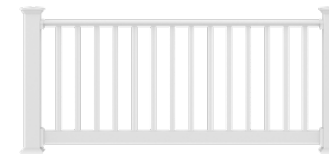

Style Configurations

Square Balusters