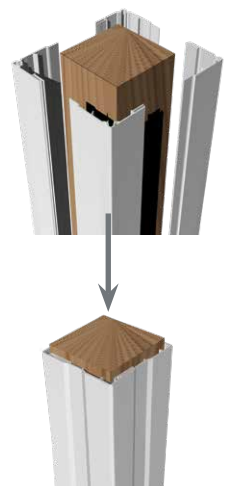

4-Piece Post Wrap