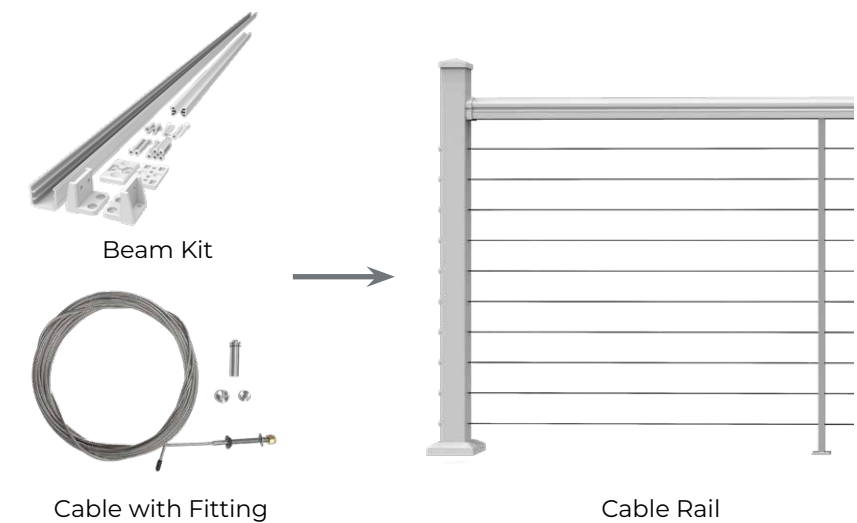

Cable Rail Beam Kits			
Description	White	Matte Black	Matte Bronze
6' x 36" Level Rail Beam Kit for Cable Rail	73042965	73042964	73042966
8' x 36" Level Rail Beam Kit for Cable Rail	73042968	73042967	73042969
6' x 42" Level Rail Beam Kit for Cable Rail	73050027	73050026	73050028
8' x 42" Level Rail Beam Kit for Cable Rail	73050030	73050029	73050031
6' Stair Rail Beam Kit for Cable Rail	73050033	73050032	73050034
8' Stair Rail Beam Kit for Cable Rail	73050036	73050035	73050037

Stair beam kits can accommodate both 36" and 42" finished heights. See product instructions for details. Cable components and Top Rail sold separately. See page 79 for Top Rail styles.

Cable Components	
Description	
10' Cable with Fitting – Package of 1	73042960
20' Cable with Fitting – Package of 1	73042961
30' Cable with Fitting – Package of 1	73042962
50' Cable with Fitting – Package of 1	73042963
70' Cable with Fitting – Package of 1	73050296
Level Cable Lacing Needle	73050056
Corner Cable Lacing Needle	73050057
Cable Release Key	73025484
Cable Gripper Tool – Package of 2	73050244
E-Z Clean Cable Cleaner and Protectant	73040274

For a finished rail height of 36", 10 packages of cable with fitting will be needed. For a finished rail height of 42", 12 packages of cable with fitting will be needed.