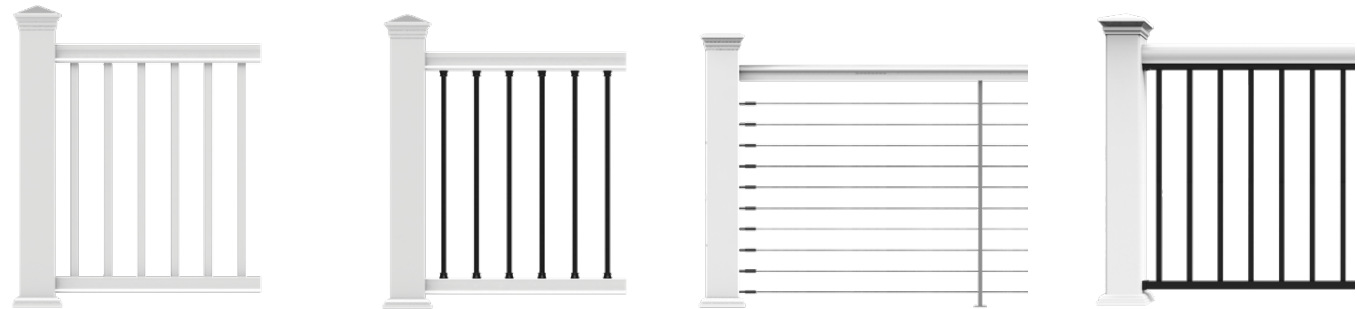

Rail Kits	
Description	Satin White
6' x 36" Level Rail Kit with Square Balusters	73019032
8' x 36" Level Rail Kit with Square Balusters	73019033
6' x 42" Level Rail Kit with Square Balusters	73019035
8' x 42" Level Rail Kit with Square Balusters	73019036
6' x 36" Stair Rail Kit with Square Balusters	73019034
6' x 42" Stair Rail Kit with Square Balusters	73019037

Rail kits include balusters, top and bottom beams, bottom rail, brackets, support foot and hardware. Top rail sold separately.

Beam Kits – for Level or Stair		
Description	Satin White	Satin Black
6' Beam Kit for Square or Round Balusters	73019061	73055882
8' Beam Kit for Square or Round Balusters	73019062	73055883
6' Beam Kit for Cable Rail	73019347	73055884
8' Beam Kit for Cable Rail	73019348	73055885

Cable Rail must be installed using a 4" x 4" wooden post to support the cable tension. Bottom rail included in beam kits, but optional for cable installation.

Beam kits include top and bottom beams, bottom rail, brackets, support foot, mid-baluster support (cable rail kits only) and hardware. Top rail and balusters sold separately.

1 1/8" Square Balusters

3/4" Black Round Aluminum Balusters

1/8" Cable Rail Infill

Mix and Match with Avalon®
Avalon rail panel with Tristan top rail required.

1 1/8" Square Balusters		
Description	Satin White	Satin Black
36" Square Baluster – Level – 10 Pack	73019045	73055886
42" Square Baluster – Level – 10 Pack	N/A	73056142
36" Square Baluster – Stair (32 Degree) – 10 Pack	73019047	73055887
42" Square Baluster – Stair (32 Degree) – 10 Pack	N/A	73056143

15 balusters needed for a 6' kit, 20 balusters needed for an 8' kit.

3/4" Black Round Aluminum Balusters & Accessories	
Description	Black
36" Black Round Aluminum Baluster – 10 Pack	73019041
42" Black Round Aluminum Baluster – 10 Pack	73019042
Aluminum Baluster Shoes – Level – (box of 20 for 10 balusters)	73019043
Aluminum Baluster Shoes – Stair – (box of 20 for 10 balusters – for angles from 32 degree to 38 degree)	73019044

15 balusters needed for a 6' kit, 20 balusters needed for an 8' kit.

Cable Rail Infill & Accessories		
Description	Level	Stair
Cable Fitting for 36" Finished Height Installation – Box of 20 (10 sets of fittings)	73019357	73019358
Cable Fitting for 42" Finished Height Installation – Box of 24 (12 sets of fittings)	73019359	73019399
Cable Wire – 100' Length Spool	73019360	
Cable Wire – 500' Length Spool	73019381	
Cable Release Key	73025484	
E-Z Clean Cable Cleaner and Protectant	73040274	

Cable Rail must be installed using a 4" x 4" wooden post to support the cable tension. Bottom rail included in beam kits, but optional for cable installation.

Top Rails		
Description	Satin White	Satin Black
6' Transform Top Rail – Aspire	73019069	73055888
8' Transform Top Rail – Aspire	73019070	73055889
6' Transform Top Rail – Emerge	73019080	73055890
8' Transform Top Rail – Emerge	73019081	73055891
6' Transform Top Rail – Presence	73019088	73055892
8' Transform Top Rail – Presence	73019089	73055893
6' Transform Graspable Top Rail – For Stairs	73019009	N/A