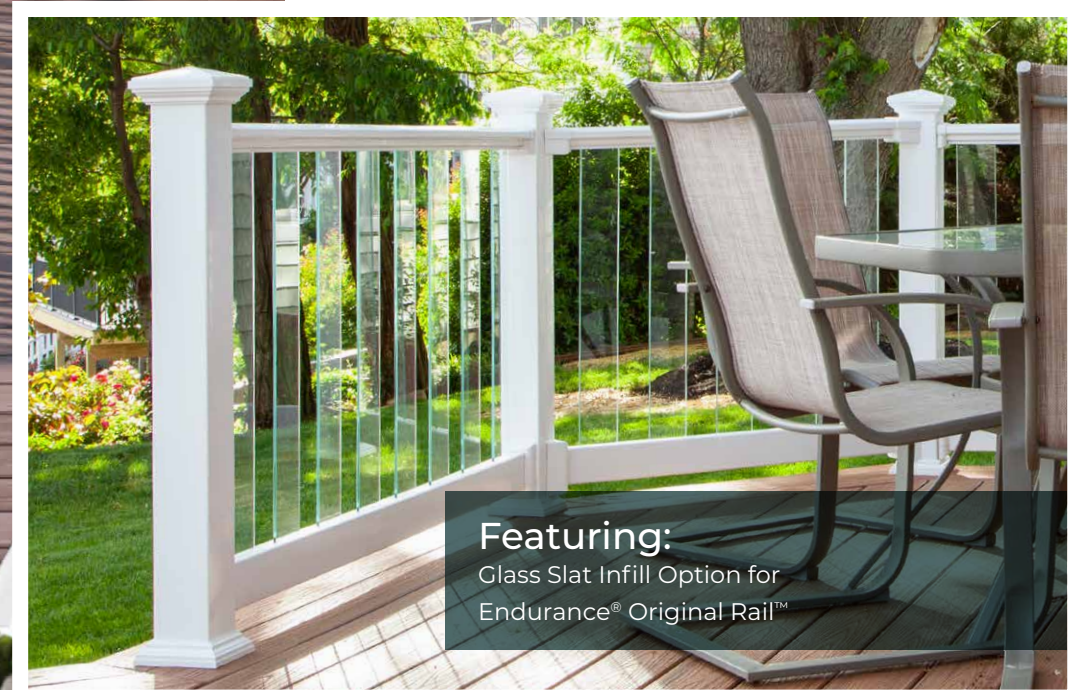

Finyl Line™ Page 24

SKU information page 68