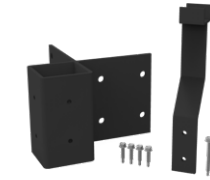

Outside Corner Bracket Kit