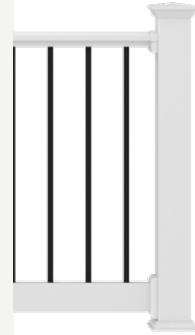

Bella Premier

- Infills**
- Square Balusters
 - Round Aluminum Balusters
- Top Rail Options**
- Deck Board Top Adapter

- Colors**
- White
 - Clay

Vinyl | \$\$\$

Endurance® Original Rail™

- Infills**
- Square Balusters
 - Round Aluminum Balusters
 - Turned Balusters
 - Glass Slats
- Colors**
- White