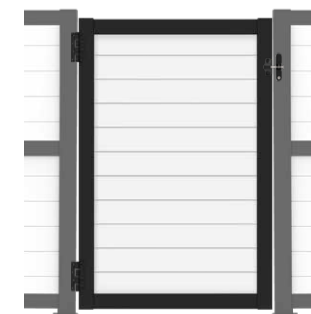

Gate kits include uprights, top and bottom rails and gate hinges. 42" gate kits include compact butterfly hinges and 72" gate kit includes heavy-duty hinges, color matched to gate. Purchase your gate latch separately. Infill boards sold separately; 6 boards needed for 42" high gate kits and 11 boards needed for 72" high gate kits. Boards and rails must be cut to desired width for finished gate width (36" to 48").