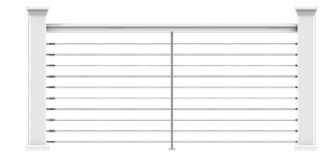

Cable Rail Infill