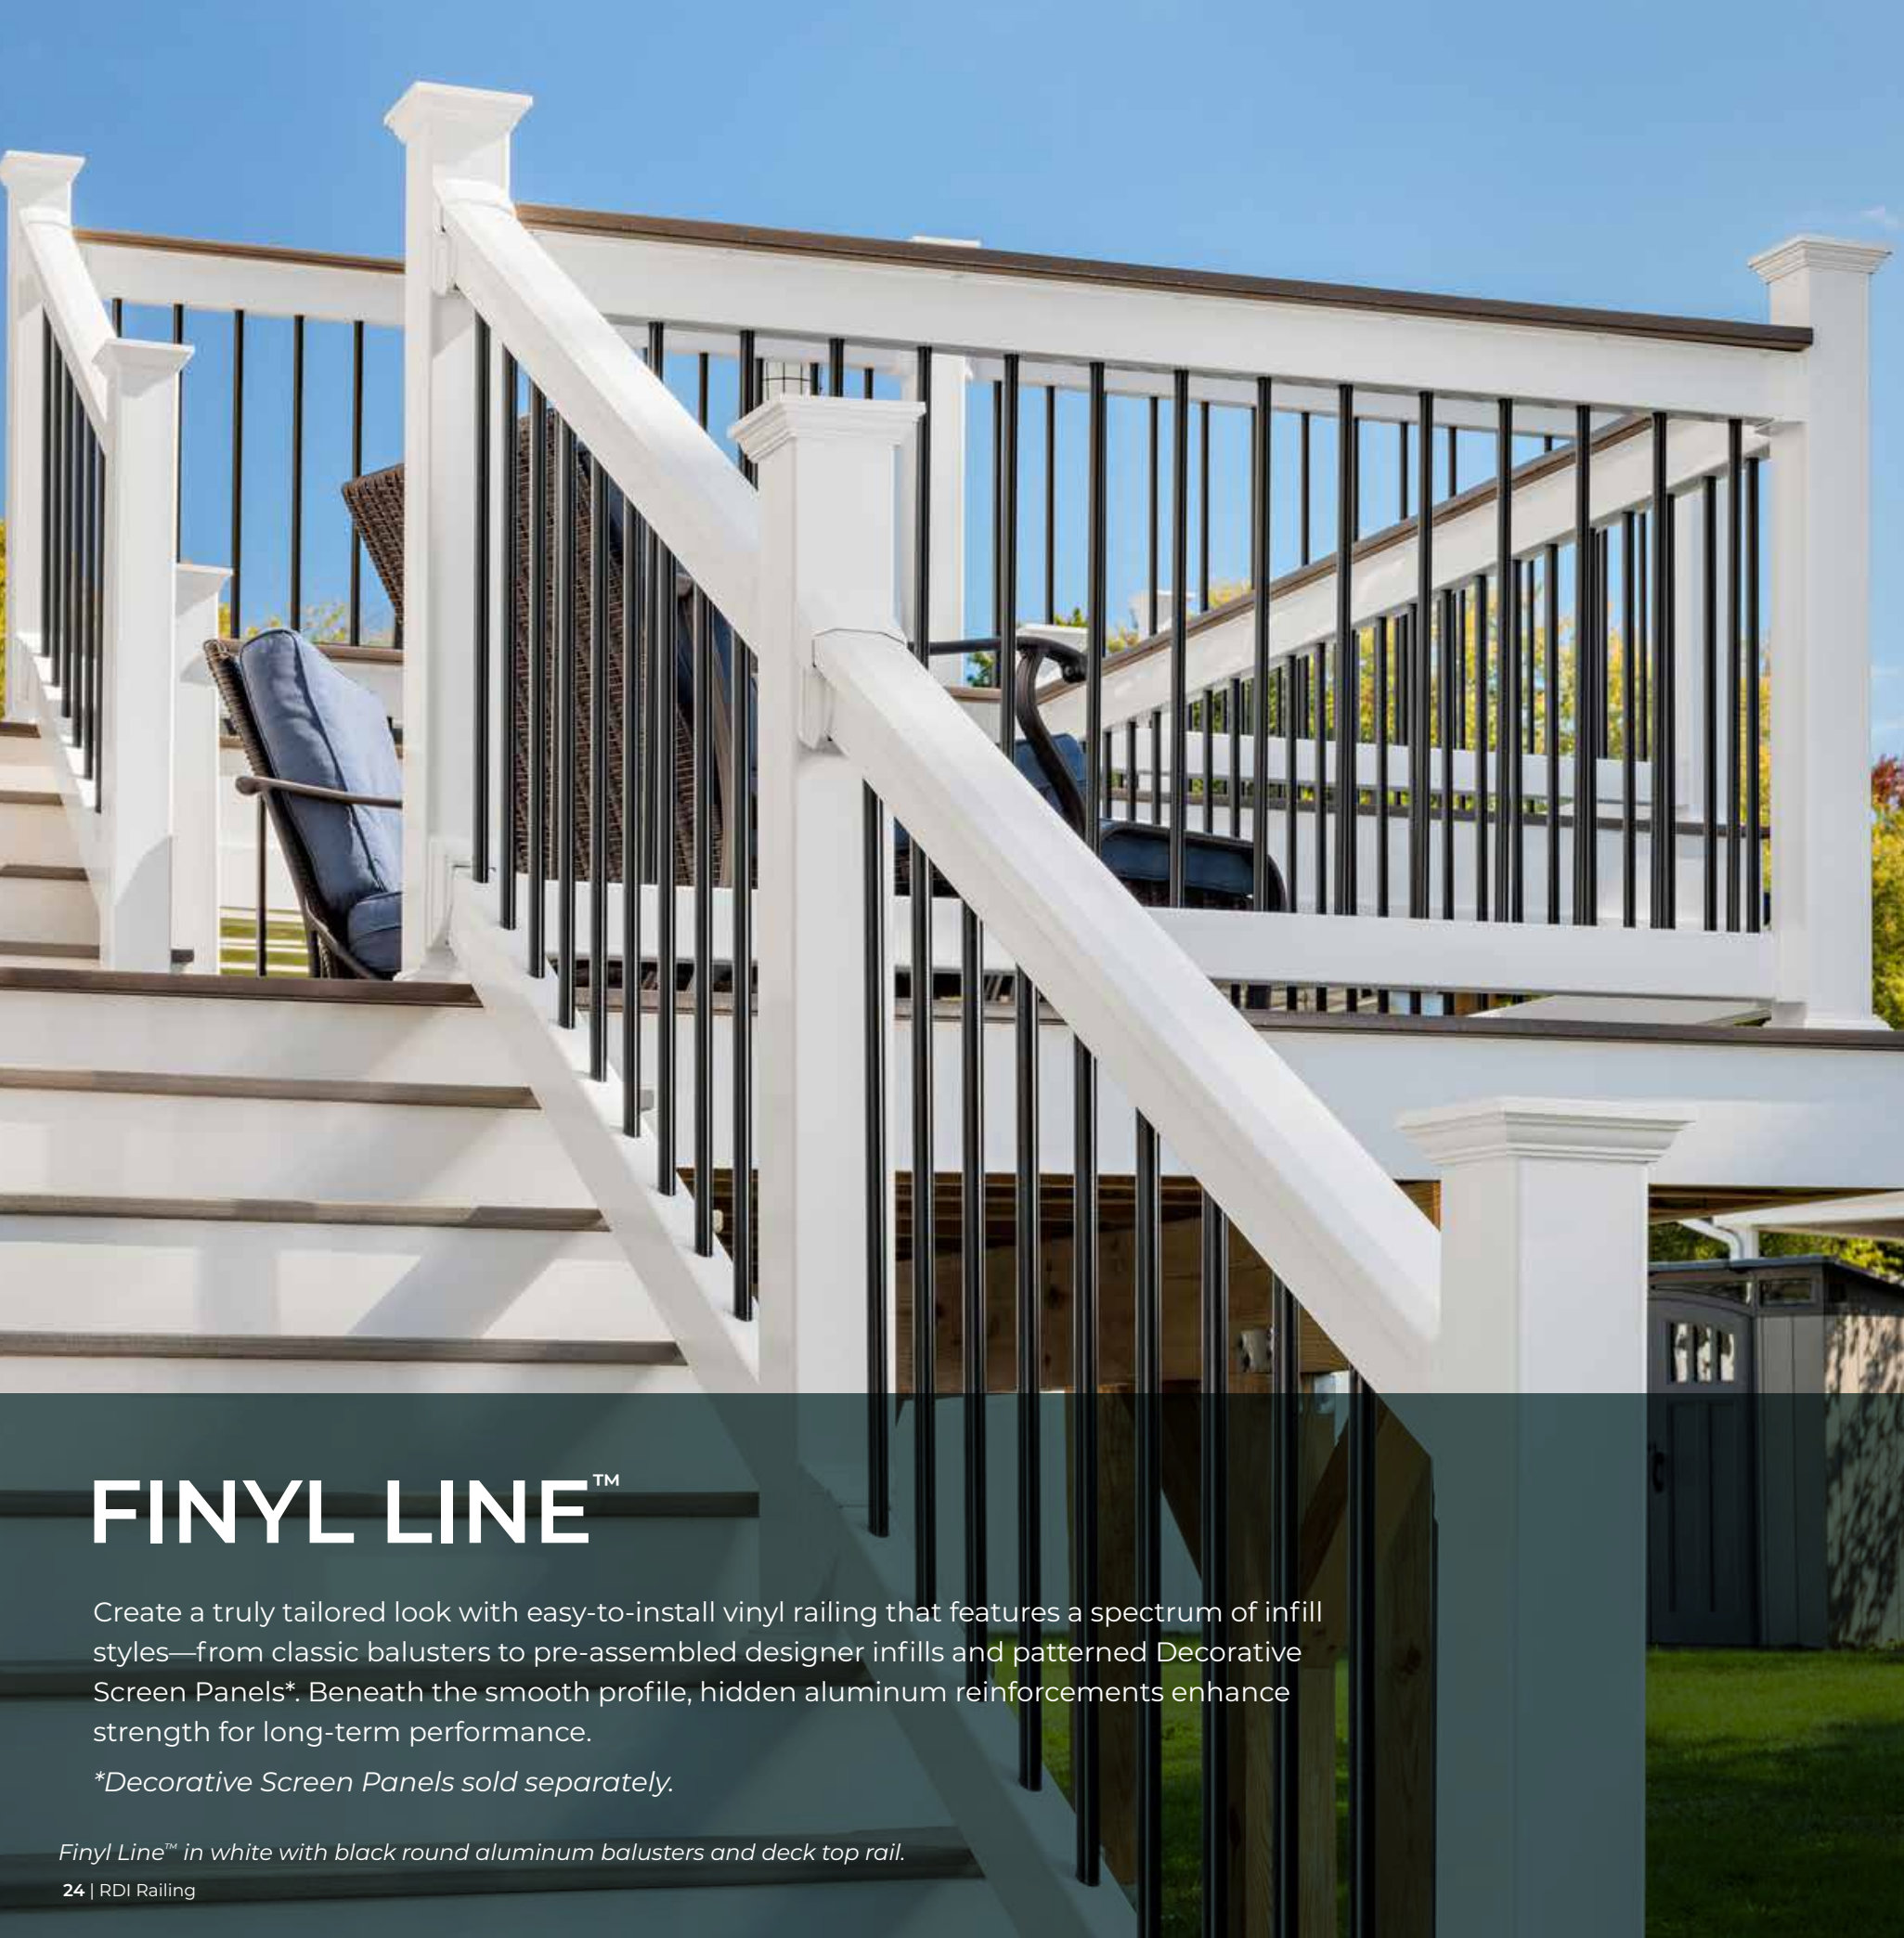

FINYL LINE™

Create a truly tailored look with easy-to-install vinyl railing that features a spectrum of infill styles—from classic balusters to pre-assembled designer infills and patterned Decorative Screen Panels*. Beneath the smooth profile, hidden aluminum reinforcements enhance strength for long-term performance.

*Decorative Screen Panels sold separately.

Finyl Line™ in white with black round aluminum balusters and deck top rail.

Features & Benefits

- Most customizable vinyl railing, offering multiple infill options
- Deck Top rail easily converts a deck board into a flat “cocktail rail”
- Concealed fasteners provide a clean, finished look
- Aluminum-reinforced top and bottom rail add strength and safety

Colors

Style Configurations