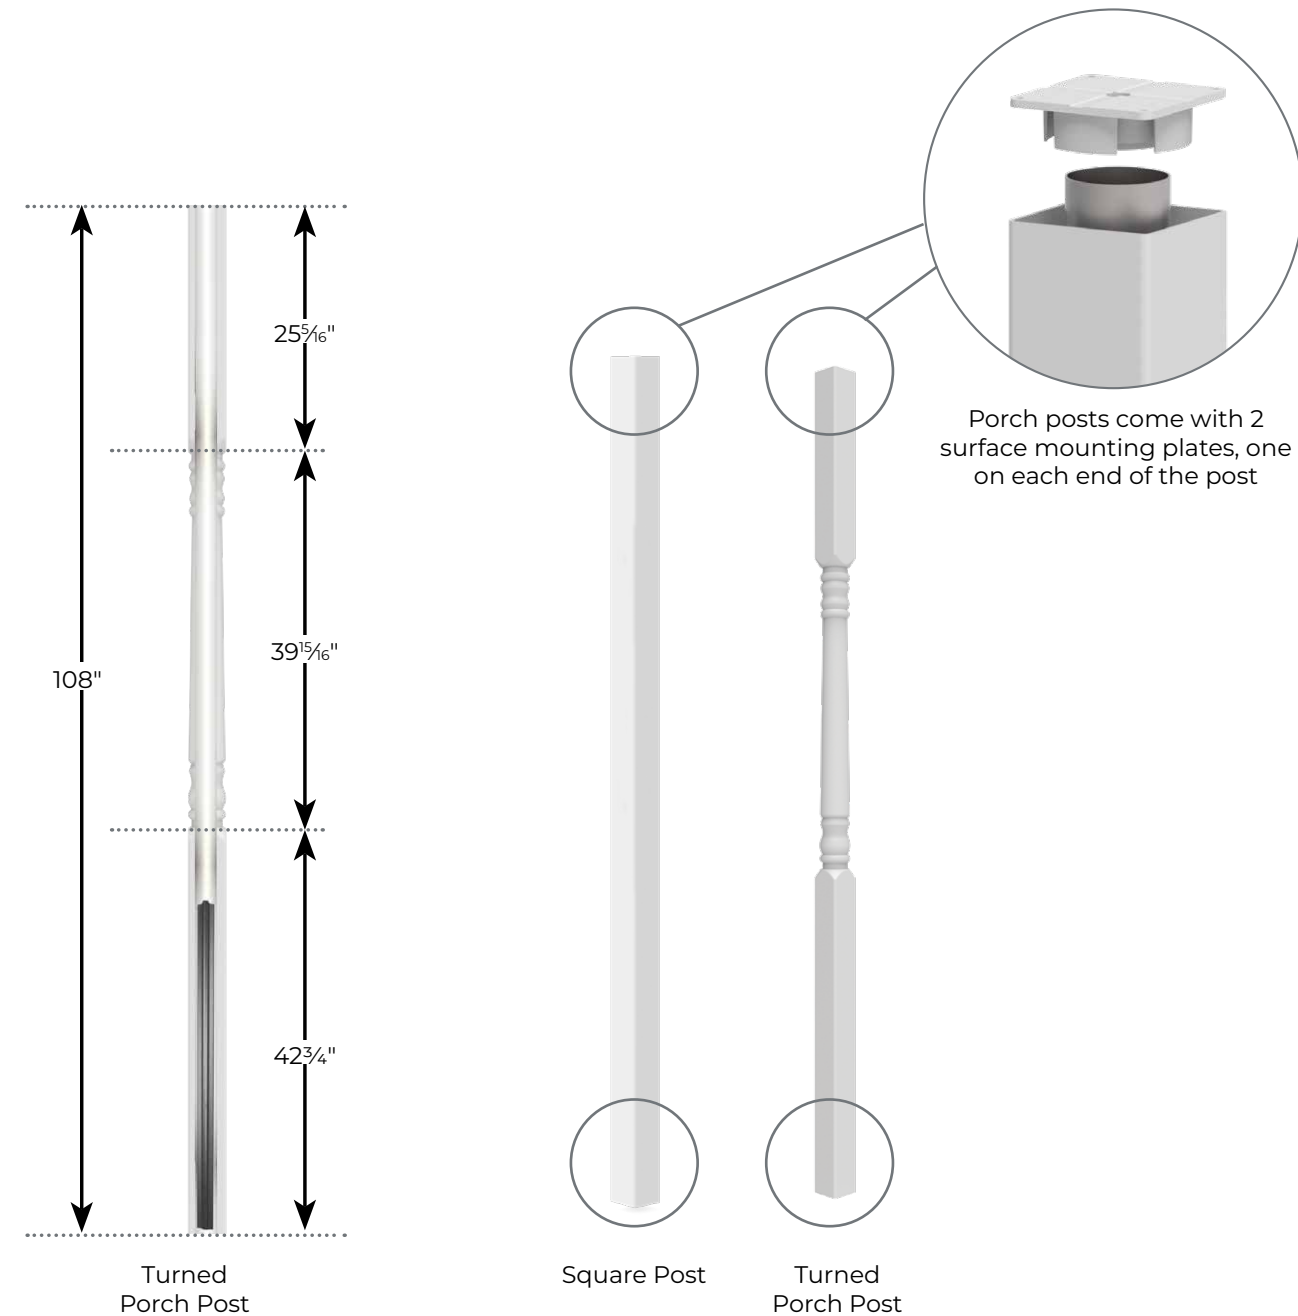

Railing Accessories

Vinyl Porch Posts		
Description	White	Clay
4" x 4" x 108" Square Post – 2,500 lb. Capacity*	73056308	N/A
4" x 4" x 108" Turned Post – 2,500 lb. Capacity*	73056309	N/A
5" x 5" x 108" Square Post – 5,000 lb. Capacity*	73056351	N/A
5" x 5" x 108" Turned Post – 5,000 lb. Capacity*	73056310	73056352

*Porch posts include round aluminum support tube, decorative column, filler strips (turned) or mounting blocks (square) and 2 surface mounting plates.